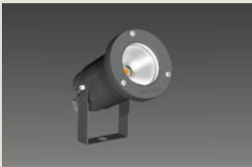

Gardenia | LF05

Compact and aesthetic polyster coated aluminium housed inground/bushlight offers safe and vibrant parking area, pathways and gardens with high illumination and soothing experience.

Catalogue Reference No.	Wattage	CCT (K)	LP ₹
LF05-450-036-27-XX	6W	2700	5,990
LF05-600-036-27-XX	8W	2700	6,090

Also Available in 24° and 55° beam angles.