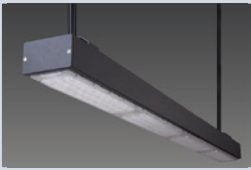

Xpress - Linear Highbay | LH15

Aluminium extruded Linear highbay a ideal solution refurbishment of linear conventional industrial fixtures with high performance that offers safe and productive manufacturing workspace.

Catalogue Reference No.	Wattage	Beam Angle	CCT (K)	LP ₹
LH15-102-060-57-XX	75W	60°	5700	17,490
LH15-102-090-57-XX	75W	90°	5700	17,490
LH15-142-060-57-XX	100W	60°	5700	22,990
LH15-142-090-57-XX	100W	90°	5700	22,990
LH15-182-060-57-XX	130W	60°	5700	30,890
LH15-182-090-57-XX	130W	90°	5700	30,890
LH15-282-060-57-XX	200W	60°	5700	45,990
LH15-282-090-57-XX	200W	90°	5700	45,990