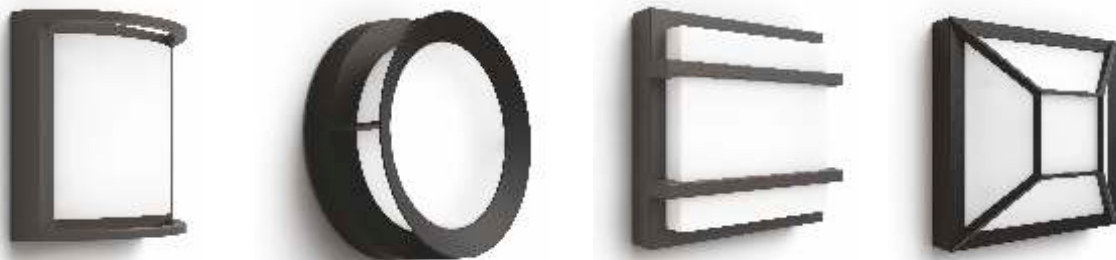

Samondra | Actea | Petronia | Drosera

Wall & Ceiling lights

These outdoor wall lights are fashioned from durable, high quality anthracite aluminium. the familiar pillbox design casts a powerful, diffused, warm white light in all directions for clear illumination in outdoor areas.

The minimal clean cut design ensures easy maintenance and cleaning of the fixtures.