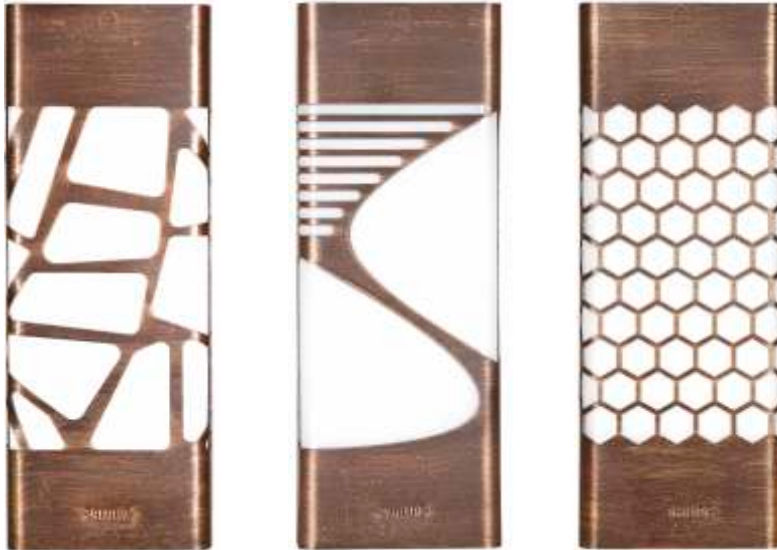

Oriel Next

Mood Lighting for brighter days and warm evenings

Powered by the VariLume technology, this modern LED integrated fixture has everything to cover your requirements. Slim design, Antique finish, and dual light mode for brighter days and warm evenings.