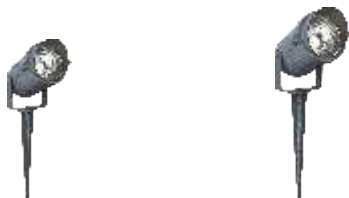

Diverse Geometry

Designed for outdoor use - water resistant IP44

High quality LED light

Garden spike

The well-designed modern and rugged Garden Spike is a great addition to highlight your garden spaces.

COB integrated lighting keeps the product high on light dispersion and efficiency.