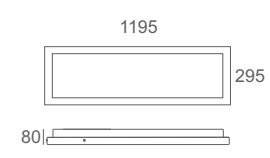

LED ceiling luminaire 1x4 suitable for recessed or suspended application with uniform illumination & higher efficiency.

Product	Color Temperature	Lamp	Watt/Mtr	MRP
LER 1240	3000K/4000K/6000K	LED	40	4875