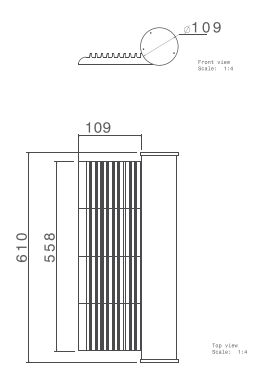

QUADRA FLOOD 3

IP 66 high power LED flood light with lens made in Die cast Aluminium, powered with high efficacy high output LED chips and toughened glass. Control gear in separate aluminium extrusion for excellent thermal management.

Product	Color Temperature	Lamp	Watt	MRP
LOD 30120	3000K/4000K/6000K	LED	120	14800
LOD 30140	3000K/4000K/6000K	LED	140	16500

QUADRA FLOOD 4

IP 66 high power LED flood light with lens made in Die cast Aluminium, powered with high efficacy high output LED chips and toughened glass. Control gear in separate aluminium extrusion for excellent thermal management.

Product	Color Temperature	Lamp	Watt	MRP
LOD 30160	3000K/4000K/6000K	LED	160	18500

ORKUS 20

IP 65 LED street light with high pressure aluminum die cast body and toughened glass. Powered with high efficacy LED chips and lenses to give the best output.

Product	Color Temperature	Lamp	Watt	MRP
LOD 9120	6000K	LED	20	2650

ORKUS 30/40

IP 65 LED street light with high pressure aluminum die cast body and toughened glass. Powered with high efficacy LED chips and lenses to give the best output.

Product	Color Temperature	Lamp	Watt	MRP
LOD 9130	6000K	LED	30	3450
LOD 9140	6000K	LED	40	3950