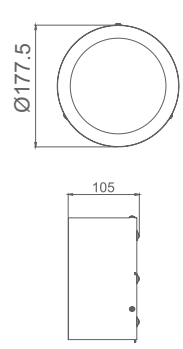

Suspended LED downlight. Housing made of CRCA. Specular finished diffuser with high efficient LED for better light distribution.

Product	Color Temperature	Lamp	Watt	MRP
LVS 6715	3000K/4000K/6000K	LED	15	2375
LVS 6718	3000K/4000K/6000K	LED	18	2775