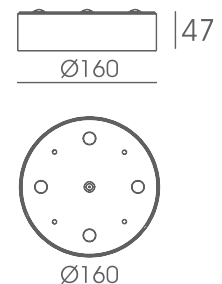

Surface mounted round panel downlight used for office lighting, retail lighting & other indoor applications.

Product	Color Temperature	Lamp	Watt	MRP
LRS 3112	3000K/4000K/6500K	LED	12	750