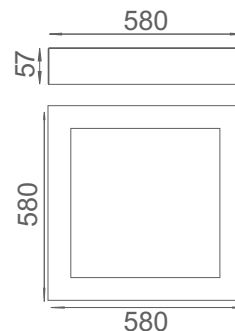

This low profile surface mounted luminaire utilizes a one piece housing, and temper - resistant fasteners to maximize impact resistance. This LED luminaire encompasses high efficiency PMMA low glare diffuser mounted on serrated aluminium frame.

Product	Color Temperature	Lamp	Watt/Mtr	MRP
LES 4245	4000K/6000K	LED	45	4850