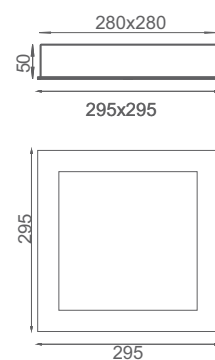

LED Recessed luminaire, suitable for 300 x 300 module with high efficient flat PMMA low glare diffuser.

Product	Color Temperature	Lamp	Watt/Mtr	MRP
LER 2518	4000K/6000K	LED	18	2350