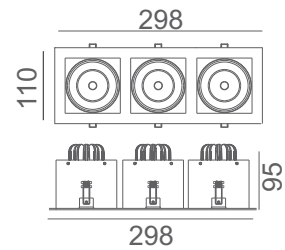

Triple decorative COB downlight, compact styling, clean fascias and enclosed precision die-cast adjustable lamp housing with aluminium reflector & energy efficient light sources.

Product	Color Temperature	Lamp	Watt	MRP
LHR 6624	3000K/4000K/5700K	LED	21	3975
LHR 6636	3000K/4000K/5700K	LED	30	4975
LHR 6642	3000K/4000K/5700K	LED	42	5850