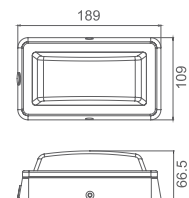

IP 65 SIA (bulk head) light is integrated with high efficient LEDs with milky diffuser covering. The fixture has integrated driver and is easy on maintenance.

Product	Color Temperature	Lamp	Watt	MRP
LBH 12	3000K/4000K/6000K	LED	12	1450