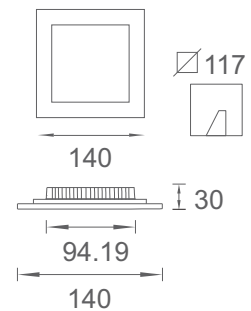

CORAL SQUARE

Sleek square panel downlight with integrated edge-lit LEDs installed with highly efficient low glare sheet for optimum light distribution. Available in die-cast aluminium housing.

Product	Color Temperature	Lamp	Watt	MRP
LRS 5012	3000K/4000K/6500K	LED	12	660