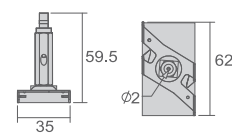

Includes track bracket, rods and suspension wires.

Product	Color	MRP
TASK 3001	WHITE	850
TASK 3002	BLACK	850