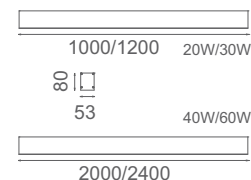

The extruded aluminium housing offers a precise in-line appearance. This LED fixture comes with excellent light distribution, high wired electronic ballast to be used in suspended/surface applications.

Product	Color Temperature	Lamp	Watt	MRP
LSL-S 5020	3000K/4000K/6000K	LED	20	6175
LSL-S 5030	3000K/4000K/6000K	LED	30	6375
LSL-S 5040	3000K/4000K/6000K	LED	40	11950
LSL-S 5060	3000K/4000K/6000K	LED	60	12500