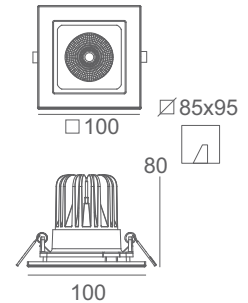

High efficiency square COB recessed downlight encompassing of die-cast trim and deep recessed reflector to cut glare. Suitable for multiple applications. Optical and thermal solution for high performance.

Product	Color Temperature	Lamp	Watt	MRP
LRS 9007	3000K/4000K/6500K	LED	7	925
LRS 9012	3000K/4000K/6500K	LED	12	1125
LRS 9014	3000K/4000K/6500K	LED	14	1275