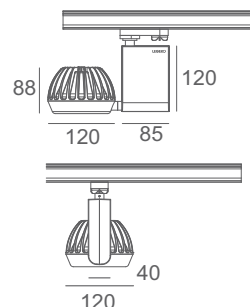

Alvo track light is highly efficient with a low-profile design. Ideal for accent and display lighting applications, the fixtures feature die-cast aluminium construction in sleek, simple designs.

Product	Color Temperature	Lamp	Watt	MRP
LTL 1220	3000K/4000K/5700K	LED	20	3750
LTL 1225	3000K/4000K/5700K	LED	25	4275
LTL 1230	3000K/4000K/5700K	LED	30	4650