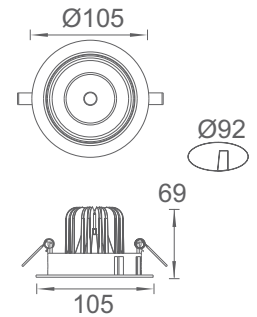

Recessed adjustable COB downlight in circular shape made of die cast aluminium housing and has robust heat sink for excellent thermal management. It consist of high efficiency aluminium reflector to produce excellent light output.

Product	Color Temperature	Lamp	Watt	MRP
LHR 5508	3000K/4000K/5700K	LED	7	1090
LHR 5512	3000K/4000K/5700K	LED	12	1275
LHR 5514	3000K/4000K/5700K	LED	14	1490