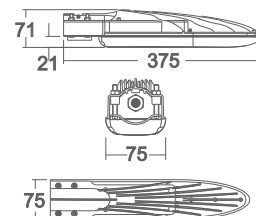

### POLARIS

IP65 LED aesthetic design street light luminaire in high pressure aluminium die cast body, corrosion resistant, glass cover with driver.

Product	Color Temperature	Lamp	Watt	MRP
LOD 6525	4000K/6000K	LED	25	2975