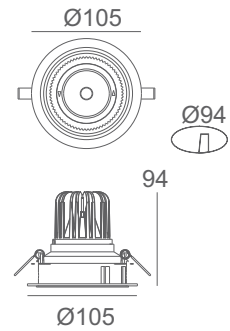

Decorative deep COB spot downlight combines high output, varied lamp technology with a black inner smooth reflector. Made in die-cast aluminium designer trim with textured powder coating.

Product	Color Temperature	Lamp	Watt	MRP
LHR 5608	3000K/4000K/5700K	LED	7	1250
LHR 5612	3000K/4000K/5700K	LED	10	1375
LHR 5614	3000K/4000K/5700K	LED	14	1775