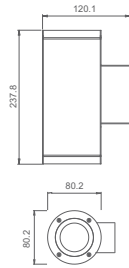

OREON UP & DOWN

Wall mounted IP65 up-down luminaire made of high grade aluminium extrusion & die cast aluminium heatsink for effective heat dissipation with high efficient COB for better output. The luminaire is available in different beam angles with toughened glass.

Product	Color Temperature	Lamp	Watt	MRP
LCO 4414	3000K/4000K/6000K	LED	2x7	4775
LCO 4424	3000K/4000K/6000K	LED	2x12	5650
LCO 4430	3000K/4000K/6000K	LED	2x15	6450