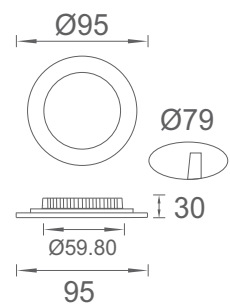

Sleek round panel downlight with integrated edge-lit LEDs installed with highly efficient low glare sheet for optimum light distribution. Available in die-cast aluminium housing.

Product	Color Temperature	Lamp	Watt	MRP
LRS 4006	3000K/4000K/6500K	LED	6	450