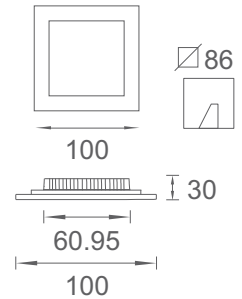

CORAL SQUARE

Sleek square panel downlight with integrated edge-lit LEDs installed with highly efficient low glare sheet for optimum light distribution. Available in die-cast aluminium housing .

Product	Color Temperature	Lamp	Watt	MRP
LRS 5006	3000K/4000K/6500K	LED	6	450