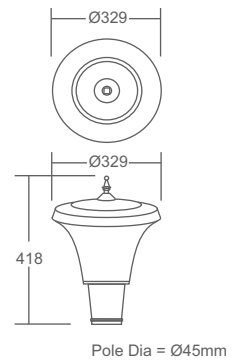

IP 66 LED post top lights for outdoor illumination made out of aluminium alloy with die cast process. Powder coated finish with clear diffuser.

Product	Color Temperature	Lamp	Watt	MRP
LOZ 3040	3000K/4000K/6000K	LED	40	7850