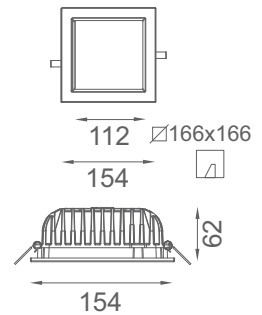

Recessed LED downlight with high efficient low glare PMMA diffuser. Fixture made of die-cast aluminium.

Product	Color Temperature	Lamp	Watt	MRP
LDT 7515	3000K/4000K/6000K	LED	15	1375
LDT 7518	3000K/4000K/6000K	LED	18	1690