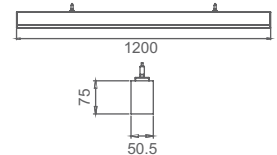

STRAPLINE - 50 UP & DOWN

The extruded aluminium housing offers a precise in-line appearance. This LED fixture comes with Direct -Indirect light distribution, high wired electronic ballast to be used in suspended applications.

Product	Color Temperature	Lamp	Watt	MRP
LSL-R 5030	3000K/4000K/6000K	LED	30	7850
LSL-R 5040	3000K/4000K/6000K	LED	40	8250

OLIVE

A perfect combination of functionality and design, Olive is designed in an all rounder shape giving a clean aesthetic to a space. A newly designed Smart lighting is now on board, revealing a clean accessible revolutionary design perfectly blending in any space. The housing functions to support other components of the luminaire and provides a mounting mechanism for the attachment of the luminaire. The evolution in commercial lighting has been characterized by progress in all directions ; along with improvements in luminous performance and functional efficiency.

Product	Color Temperature	Lamp	Watt	MRP
LSO 8520	3000K/4000K/6000K	LED	20	8650
LSO 8530	3000K/4000K/6000K	LED	30	9250

TULIP

Suspended / Surface LED luminaire for single use or continuous line, extruded aluminum body, direct-indirect PMMA optical system made single piece extruded high efficient UV protected click fit diffuser for uniform illumination & maximum visual comfort. Luminaire is protected mounting with a steel cord. LED module's are mounted on thick aluminum tray for superior heat dissipation, provided with electronic driver.

Product	Color Temperature	Lamp	Watt	MRP
LSO 5020	3000K/4000K/6000K	LED	20	8650
LSO 5030	3000K/4000K/6000K	LED	30	9250

STRAPLINE - T LED