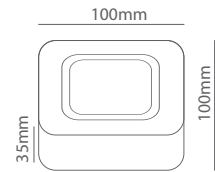

Surface mounted square panel downlight used for office lighting, retail lighting & other indoor applications.

Product	Color Temperature	Lamp	Watt	MRP
LRS 4106	3000K/4000K/6500K	LED	6	575