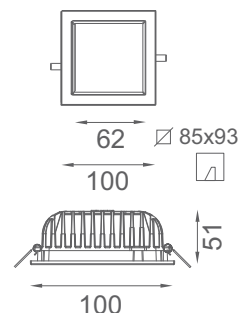

### BRILLO

Recessed LED downlight with high efficient low glare PMMA diffuser. Fixture made of die-cast aluminium.

Product	Color Temperature	Lamp	Watt	MRP
LDT 7506	3000K/4000K/6000K	LED	6	575