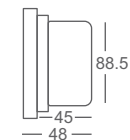

IP 65 designer step light with integrated high efficient LED designed for safety & style for stairways, patios, decks, balcony areas & walkways.

Product	Color Temperature	Lamp	Watt	MRP
LOD 3006	3000K/4000K/6000K	LED	6	1625