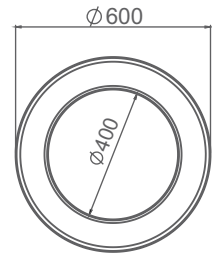

Product	Color Temperature	Lamp	Watt	MRP
APL-S 81100	3000K/4000K/6000K	LED	100	34800

RIPPLE

Round CRCA Die formed housing with Opal PMMA diffuser. High efficient LEDs for uniform light distribution .

Product	Color Temperature	Lamp	Watt	MRP
ARL 6030	3000K/4000K/6000K	LED	30	23500