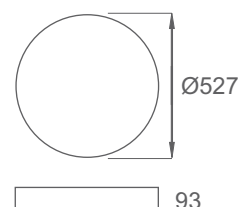

Round CRCA Die formed housing with Opal thermoformed PMMA diffuser. High efficient LEDs for uniform light distribution.

Product	Color Temperature	Lamp	Watt	MRP
APL-R 5245	3000K/4000K/6000K	LED	45	12500