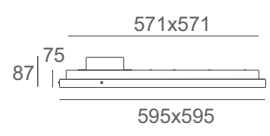

LED Recessed grid - ceiling luminaire, suitable for 600 x 600 module and is enclosed with high efficient flat PMMA low glare diffuser.

Product	Color Temperature	Lamp	Watt/Mtr	MRP
LER 2636	3000K/4000K/6000K	LED	36	3950
LER 2642	3000K/4000K/6000K	LED	42	4450