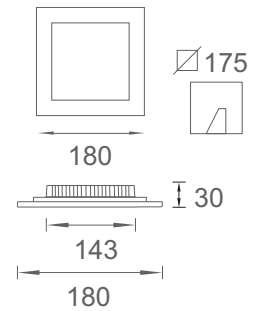

CORAL SQUARE

Sleek square panel downlight with integrated edge-lit LEDs installed with highly efficient low glare sheet for optimum light distribution. Available in die-cast aluminium housing .

Product	Color Temperature	Lamp	Watt	MRP
LRS 5015	3000K/4000K/6500K	LED	15	875
LRS 5018	3000K/4000K/6500K	LED	18	975