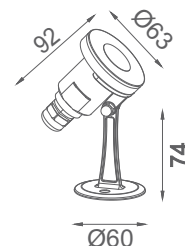

### UDETECTOR 3

IP 68 LED waterproof underwater spotlight made of die-cast stainless steel housing & cover offering 25 optics angle.

Product	Color Temperature	Lamp	Watt	MRP
UDT 003	3000K	LED	3	13500