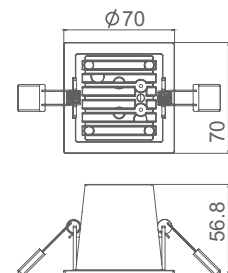

Small Recessed COB Square down lights made of die cast aluminum with powder coating finish. Excellent heat sink capacity to minimize luminous degradation.

Product	Color Temperature	Lamp	Watt	MRP
LRS 8108	3000K/4000K/6500K	LED	8	910