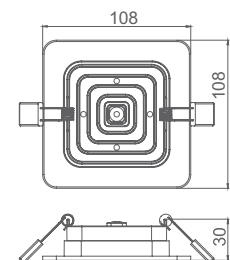

PEARL SQUARE

Sleek square backlit LED down light made up of die cast housing & light weight plastic trim designed for better aesthetics with high efficacy LEDs and diffuser to give glare free output.

Product	Color Temperature	Lamp	Watt	MRP
LRS 3005	3000K/4000K/6500K	LED	5	450

Cut Out :
77mm X 77mm

PEARL SQUARE

Sleek square backlit LED down light made up of die cast housing & light weight plastic trim designed for better aesthetics with high efficacy LEDs and diffuser to give glare free output.

Product	Color Temperature	Lamp	Watt	MRP
LRS 3010	3000K/4000K/6500K	LED	10	675