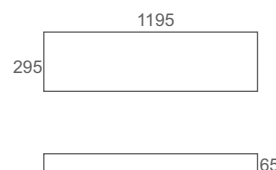

Recessed LED 1x4 luminaire made up of extruded aluminium to give a full glow effect with PMMA low glare diffuser and high efficient LED.

Product	Color Temperature	Lamp	Watt	MRP
LML 6050	3000K/4000K/6000K	LED	50	5150