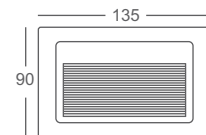

IP 65 designer step light with integrated high efficient LED designed for safety & style for stairways, patios, decks, balcony areas & walkways.

Product	Color Temperature	Lamp	Watt	MRP
LOD 3006	3000K/4000K/6000K	LED	6	1625