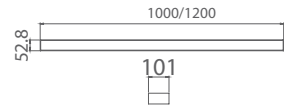

The extruded aluminium housing offers a precise in-line appearance. This LED fixture comes with Direct -Indirect light distribution, high wired electronic ballast to be used in suspended applications.

Product	Color Temperature	Lamp	Watt	MRP
LSL-R 5030	3000K/4000K/6000K	LED	30	7850
LSL-R 5040	3000K/4000K/6000K	LED	40	8250