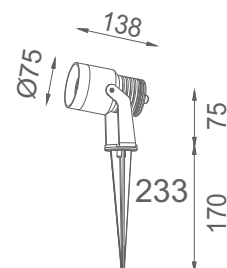

An ultra compact, IP 66, LED light luminaire. Its corrosion proof, die cast aluminium composite construction makes it ideal for the harshest corrosive environment. Spike available to ease the installation.

Product	Color Temperature	Lamp	Watt	MRP
LSO 307	3000K	LED	7	4650
LSO 310	3000K	LED	10	4950