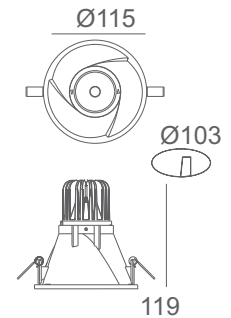

Unique and exciting range of exceptionally sleek recessed COB spot lights. It consist of high efficiency aluminium reflector to produce excellent light output. Fixture is made of die-cast aluminium powder coated housing.

Product	Color Temperature	Lamp	Watt	MRP
LHR 5808	3000K/4000K/5700K	LED	7	1175
LHR 5812	3000K/4000K/5700K	LED	10	1325
LHR 5814	3000K/4000K/5700K	LED	14	1525