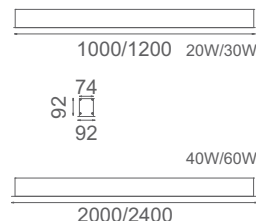

The extruded aluminium housing offers a precise in-line appearance. This LED fixture comes with excellent light distribution, high wired electronic ballast and mounting clamps to be used in recessed application.

Product	Color Temperature	Lamp	Watt	MRP
LSR 7220	3000K/4000K/6000K	LED	20	6250
LSL 7230	3000K/4000K/6000K	LED	30	6450
LSL 7240	3000K/4000K/6000K	LED	40	12400
LSL 7260	3000K/4000K/6000K	LED	60	12900