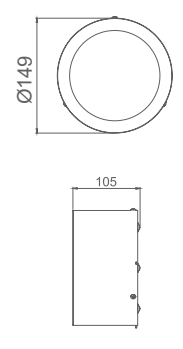

Suspended LED downlight. Housing made of CRCA. Specular finished diffuser with high efficient LED for better light distribution.

Product	Color Temperature	Lamp	Watt	MRP
LVS 6712	3000K/4000K/6000K	LED	12	1950