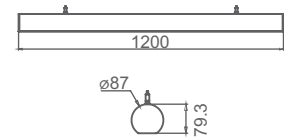

A perfect combination of functionality and design, Olive is designed in an all rounder shape giving a clean aesthetic to a space. A newly designed Smart lighting is now on board, revealing a clean accessible revolutionary design perfectly blending in any space. The housing functions to support other components of the luminaire and provides a mounting mechanism for the attachment of the luminaire. The evolution in commercial lighting has been characterized by progress in all directions ; along with improvements in luminous performance and functional efficiency.

Product	Color Temperature	Lamp	Watt	MRP
LSO 8520	3000K/4000K/6000K	LED	20	8650
LSO 8530	3000K/4000K/6000K	LED	30	9250