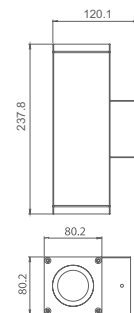

Wall mounted IP65 luminaire made of high grade aluminium extrusion & die cast aluminium heatsink for effective heat dissipation with high efficient COB for better output. The luminaire is available in different beam angles with toughened glass.

Product	Color Temperature	Lamp	Watt	MRP
LSO 3224	3000K/4000K/6000K	LED	2x12	5275
LSO 3230	3000K/4000K/6000K	LED	2x15	5890