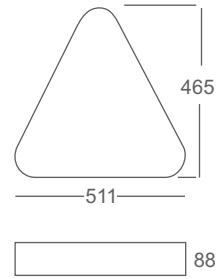

CRCA Die formed housing in triangle formation with Opal PMMA diffuser. High efficient LEDs for uniform light distribution.

Product	Color Temperature	Lamp	Watt	MRP
ATL 3030	3000K/4000K/6000K	LED	30	Price on Request