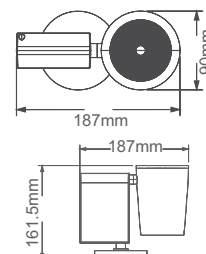

Surface mounted die cast housing and heat sink for efficient heat dissipation in surface mounted option. Can be installed directly on ceiling. Curved deep diamond facet reflector with glass to cut glare.

Product	Color Temperature	Lamp	Watt	MRP
LAU 1018	3000K/4000K/5700K	LED	18	3775
LAU 1024	3000K/4000K/5700K	LED	24	4450
LAU 1030	3000K/4000K/5700K	LED	30	4950