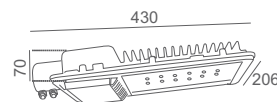

### POLARIS

IP65 LED aesthetic design street light luminaire in high pressure aluminium die cast body, corrosion resistant, glass cover with driver.

Product	Color Temperature	Lamp	Watt	MRP
LOD 6525	4000K/6000K	LED	25	2975