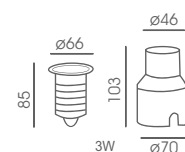

IP 67 LED In-ground uplight in die-cast aluminium housing and stainless steel cover with integrated driver.

Product	Color Temperature	Lamp	Watt	MRP
LOD 3001	3000K	LED	1	2750
LOD 3003	3000K	LED	3	3650