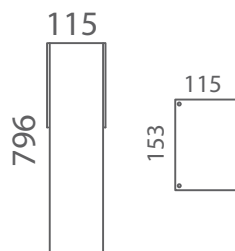

IP 65 outdoor lighting bollard with both side lighting option made with extruded aluminium and die cast aluminium housing. Simplified geometric form that will both compliment and blend with a variety of architectural settings. Rugged in design and functional in performance .

Product	Color Temperature	Lamp	Watt	MRP
LTR 1150-16	3000K	LED	2x8	5850