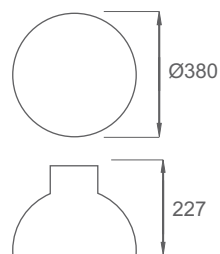

A decorative luminaire with high efficient COB for uniform light distribution. The fixture is available in different colors options.

Product	Color Temperature	Lamp	Watt	MRP
LB 324	3000K/4000K/5700K	LED	24	5475