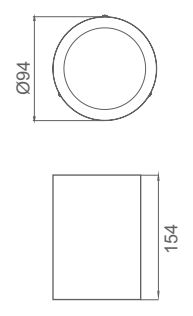

Surface COB downlight. Housing made of CRCA. Specular finished diffuser with high efficient COB for better light distribution.

Product	Color Temperature	Lamp	Watt	MRP
LSM 5715	3000K/4000K/5700K	LED	15	2575