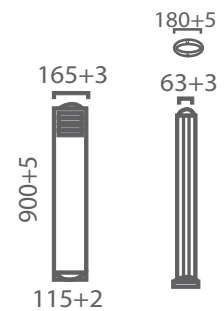

LITTA

IP 54 LED bollard for outdoor illumination made in extruded aluminium with UV stabilized opal PMMA diffuser.

Product	Color Temperature	Lamp	Watt	MRP
LCO 1450-09	3000K	LED	9	5450