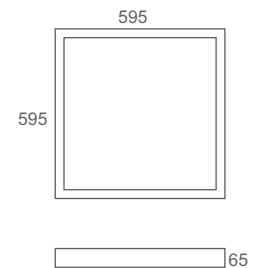

A suspended LED 2x2 luminaire made up of extruded aluminium to give a full glow effect with low glare PMMA diffuser and high efficient LEDs.

Product	Color Temperature	Lamp	Watt	MRP
LML 7045	3000K/4000K/6000K	LED	45	5475