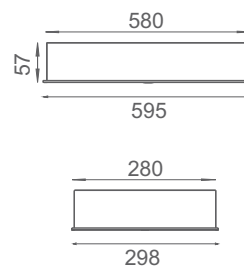

LED Recessed luminaire, suitable for 300 x 300 module with high efficient flat PMMA low glare diffuser.

Product	Color Temperature	Lamp	Watt/Mtr	MRP
LER 2525	4000K/6000K	LED	24	2650