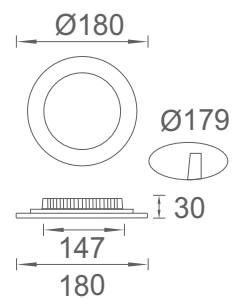

Sleek round panel downlight with integrated edge-lit LEDs installed with highly efficient low glare sheet for optimum light distribution. Available in die-cast aluminium housing.

Product	Color Temperature	Lamp	Watt	MRP
LRS 4015	3000K/4000K/6500K	LED	15	875
LRS 4018	3000K/4000K/6500K	LED	18	975