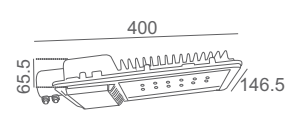

IP 65 LED street light with high pressure aluminum die cast body and toughened glass. Powered with high efficacy LED chips and lenses to give the best output.

Product	Color Temperature	Lamp	Watt	MRP
LOD 9130	6000K	LED	30	3450
LOD 9140	6000K	LED	40	3950