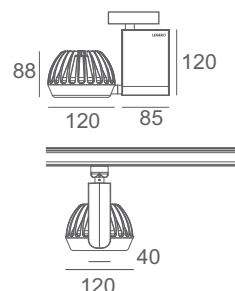

Surface mounted Alvo track light is highly efficient with a low-profile design. Ideal for accent and display lighting applications, the fixtures feature die-cast aluminium construction in sleek, simple designs.

Product	Color Temperature	Lamp	Watt	MRP
LTL 1120	3000K/4000K/5700K	LED	20	3850
LTL 1125	3000K/4000K/5700K	LED	25	4375