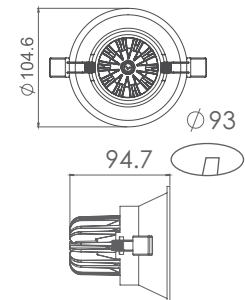

Decorative deep COB spot downlight combines high output, varied lamp technology made in die-cast aluminium designer trim.

Product	Color Temperature	Lamp	Watt	MRP
LRS 5107	3000K/4000K/6500K	LED	7	895
LRS 5112	3000K/4000K/6500K	LED	10	1095
LRS 5114	3000K/4000K/6500K	LED	14	1250