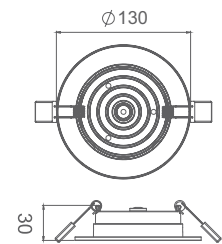

Sleek round backlit LED down light made up of die cast housing & light weight plastic trim designed for better aesthetics with high efficacy LEDs and diffuser to give glare free output.

Product	Color Temperature	Lamp	Watt	MRP
LRS 2010	3000K/4000K/6500K	LED	10	675