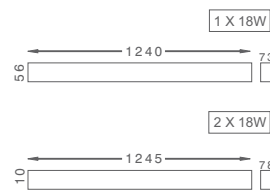

The Dura series brings the advantages of energy efficient and controllable lighting for industrial application with LED lamp source for long life.

Product	Color Temperature	Lamp	Watt	MRP
LIF 3118	6000K	LED	1x18	1050
LIF 3228	6000K	LED	2x18	1650