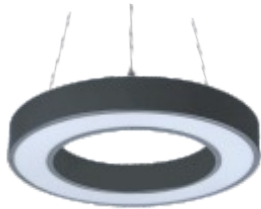

RIPPLE

Round CRCA Die formed housing with Opal PMMA diffuser. High efficient LEDs for uniform light distribution .

Product	Color Temperature	Lamp	Watt	MRP
ARL 6030	3000K/4000K/6000K	LED	30	23500

RIPPLE

Round CRCA Die formed housing with Opal PMMA diffuser. High efficient LEDs for uniform light distribution .

Product	Color Temperature	Lamp	Watt	MRP
ARL 6055	3000K/4000K/6000K	LED	55	33750

RIPPLE

Round CRCA Die formed housing with Opal PMMA diffuser. High efficient LEDs for uniform light distribution .

Product	Color Temperature	Lamp	Watt	MRP
ARL 6080	3000K/4000K/6000K	LED	80	Price on Request

HEXO 400

CRCA Die formed housing in hexagon shape with Opal PMMA diffuser. High efficient LEDs for uniform light distribution.

Product	Color Temperature	Lamp	Watt	MRP
AHL 4040	3000K/4000K/6000K	LED	40	Price on Request