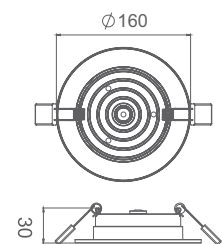

Sleek round backlit LED down light made up of die cast housing & light weight plastic trim designed for better aesthetics with high efficacy LEDs and diffuser to give glare free output.

Product	Color Temperature	Lamp	Watt	MRP
LRS 2015	3000K/4000K/6500K	LED	15	875
LRS 2018	3000K/4000K/6500K	LED	18	1050