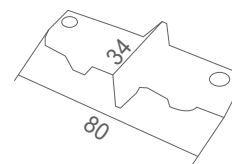

Join two sections of straight track end to end.

Product	Color	MRP
TAMJ 001	WHITE	310
TAMJ 002	BLACK	310