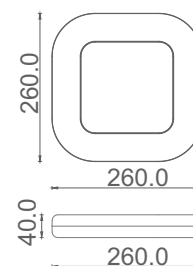

CLOUD

Surface mounted downlight with curved edges having integrated LEDs. Installed with low glare sheet for optimum light distribution.

Product	Color Temperature	Lamp	Watt	MRP
LRS 2215	3000K/4000K/6500K	LED	15	1290