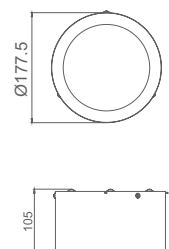

Product	Color Temperature	Lamp	Watt	MRP
LVS 6515	3000K/4000K/6000K	LED	15	2175
LVS 6518	3000K/4000K/6000K	LED	18	2650