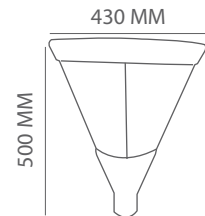

IP 66 LED post top light for outdoor illumination made in die cast spun aluminium housing with ribs. High purity sheet electrochemically polished and anodized with UV stabilized clear PMMA diffuser.

Product	Color Temperature	Lamp	Watt	MRP
LPT 3200-030	3000K/4000K/6000K	LED	30	18800
LPT 3200-060	3000K/4000K/6000K	LED	60	20500