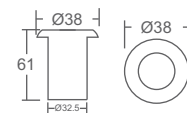

IP 67 LED In-ground uplight in die-cast aluminium housing and stainless steel cover with integrated driver.

Product	Color Temperature	Lamp	Watt	MRP
LOD 3001	3000K	LED	1	2750
LOD 3003	3000K	LED	3	3650