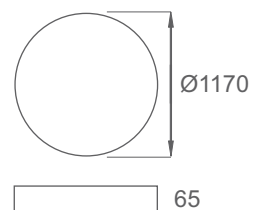

Round CRCA Die formed housing with Opal PMMA diffuser. High efficient LEDs for uniform light distribution.

Product	Color Temperature	Lamp	Watt	MRP
APL-S 81100	3000K/4000K/6000K	LED	100	34800