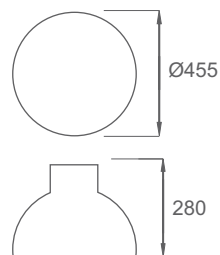

A decorative luminaire with high efficient COB for uniform light distribution. The fixture is available in different colors options.

Product	Color Temperature	Lamp	Watt	MRP
LB 324	3000K/4000K/5700K	LED	24	6250