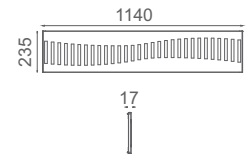

The MELLO Suspended provides exceptional aesthetics with inconspicuous lighting. This unique and contemporary direct-indirect suspended luminaire is made in CRCA and is enclosed with PMMA optical diffuser for optimum light output.

Product	Color Temperature	Lamp	Watt	MRP
MEL 55	4000K/6000K	LED	55	10850