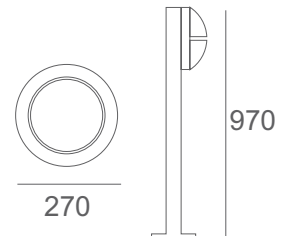

Outdoor IP65 Rated bollard for landscape lighting application. Luminaire made of high grade corrosion resistant powder coated aluminium body with UV stabilized vandal proof PC diffuser and stainless steel screws.

Product	Lamp	Lamp(S)	Watt	MRP
LCO 1200-115	LED	1	15	10500