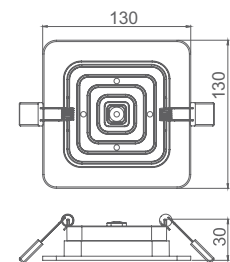

Cut Out :
103mm X103mm