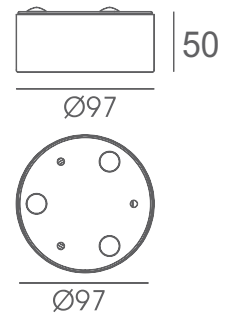

Product	Color Temperature	Lamp	Watt	MRP
LRS 4112	3000K/4000K/6500K	LED	12	750

CORAL SURFACE

Surface mounted round panel downlight used for office lighting, retail lighting & other indoor applications.

Product	Color Temperature	Lamp	Watt	MRP
LRS 3106	3000K/4000K/6500K	LED	6	575