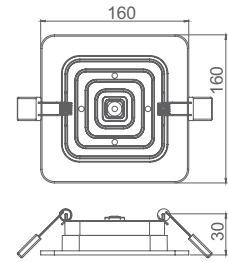

Sleek square backlit LED down light made up of die cast housing & light weight plastic trim designed for better aesthetics with high efficacy LEDs and diffuser to give glare free output.

Product	Color Temperature	Lamp	Watt	MRP
LRS 3015	3000K/4000K/6500K	LED	15	875
LRS 3018	3000K/4000K/6500K	LED	18	1050