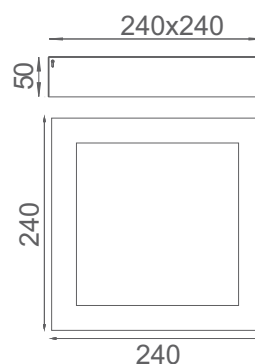

MENTO

This surface mounted decorative luminaire is a fully assembled, one piece surface lighting system that provides and unobstructed, visually comfortable light. This LED luminaire produces excellent, uniform, low glare light mainly because of the use of high efficiency square shaped PMMA low glare diffuser.

Product	Color Temperature	Lamp	Watt	MRP
LES 4218	4000K/6000K	LED	18	2550