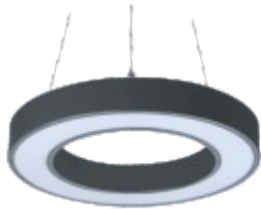

RIPPLE

Round CRCA Die formed housing with Opal PMMA diffuser. High efficient LEDs for uniform light distribution .

Product	Color Temperature	Lamp	Watt	MRP
ARL 6030	3000K/4000K/6000K	LED	30	23500

RIPPLE

Round CRCA Die formed housing with Opal PMMA diffuser. High efficient LEDs for uniform light distribution .

Product	Color Temperature	Lamp	Watt	MRP
ARL 6055	3000K/4000K/6000K	LED	55	33750

RIPPLE

Round CRCA Die formed housing with Opal PMMA diffuser. High efficient LEDs for uniform light distribution .

Product	Color Temperature	Lamp	Watt	MRP
ARL 6080	3000K/4000K/6000K	LED	80	Price on Request

HEXO 400

CRCA Die formed housing in hexagon shape with Opal PMMA diffuser. High efficient LEDs for uniform light distribution.

Product	Color Temperature	Lamp	Watt	MRP
AHL 4040	3000K/4000K/6000K	LED	40	Price on Request