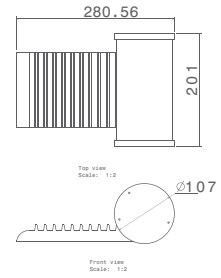

Ip66 high power LED streetlight with lens made in Die cast aluminium, powered with high efficacy high output LED chips and toughened glass. Control gear in separate aluminium extrusion for excellent thermal management. Mounting option in pole top / side entry.

Product	Color Temperature	Lamp	Watt	MRP
LOD 7030	6000K	LED	30	4850
LOD 7045	6000K	LED	45	5450