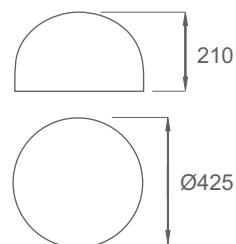

LOW BAY (BIG)

A decorative luminaire with high efficient COB for uniform light distribution. The fixture is available in different colors options.

Product	Color Temperature	Lamp	Watt	MRP
LB 324	3000K/4000K/5700K	LED	24	6250

LOW BAY (SMALL)

A decorative luminaire with high efficient COB for uniform light distribution. The fixture is available in different colors options.

Product	Color Temperature	Lamp	Watt	MRP
LB 324	3000K/4000K/5700K	LED	24	5475

D LITE 600

The decorative luminaire suitable for LED bulbs available in different color options.

Product	Color Temperature	Lamp	Watt	MRP
LDTE 600	3000K/6000K	LED	9,12,15	6250

*LED bulb cost extra as applicable

D LITE 425

The decorative luminaire suitable for LED bulbs available in different color options.

Product	Color Temperature	Lamp	Watt	MRP
LDTE 425	3000K/6000K	LED	9,12,15	3850

*LED bulb cost extra as applicable