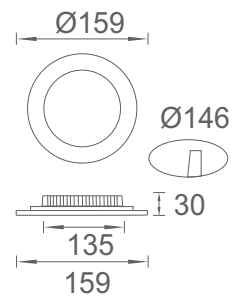

Sleek round panel downlight with integrated edge-lit LEDs installed with highly efficient low glare sheet for optimum light distribution. Available in die-cast aluminium housing.

Product	Color Temperature	Lamp	Watt	MRP
LRS 4012	3000K/4000K/6500K	LED	12	660