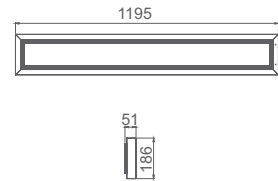

A pendant luminaire made of extruded aluminium profile & high efficient diffuser for 100% direct light to give better distribution with high efficiency.

Product	Color Temperature	Lamp	Watt	MRP
ASD 1345	3000K/4000K/6000K	LED	45	5450