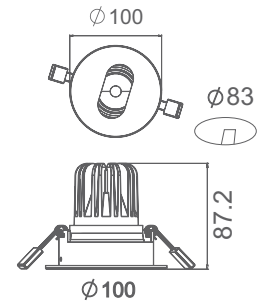

The oval slot trim COB downlight features a deep recessed lamp position for minimal glare. This is a recessed downlight for application that requires maximum visual comfort & the highest standard of light quality.

Product	Color Temperature	Lamp	Watt	MRP
LHR 6308	3000K/4000K/5700K	LED	7	1090
LHR 6312	3000K/4000K/5700K	LED	10	1390
LHR 6314	3000K/4000K/5700K	LED	14	1650