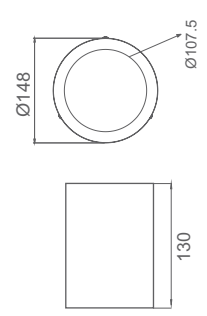

Suspended COB downlight with high efficient COB and reflector for better light distribution. Housing made of CRCA.

Product	Color Temperature	Lamp	Watt	MRP
LVS R 6820	3000K/4000K/5700K	LED	20	3575
LVS R 6825	3000K/4000K/5700K	LED	25	3875
LVS R 6830	3000K/4000K/5700K	LED	30	4275