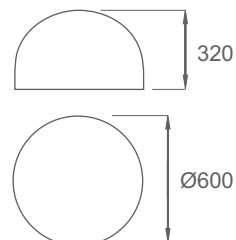

LOW BAY (BIG)

A decorative luminaire with high efficient COB for uniform light distribution. The fixture is available in different colors options.

Product	Color Temperature	Lamp	Watt	MRP
LB 324	3000K/4000K/5700K	LED	24	6250

LOW BAY (SMALL)

A decorative luminaire with high efficient COB for uniform light distribution. The fixture is available in different colors options.

Product	Color Temperature	Lamp	Watt	MRP
LB 324	3000K/4000K/5700K	LED	24	5475

D LITE 600

The decorative luminaire suitable for LED bulbs available in different color options.

Product	Color Temperature	Lamp	Watt	MRP
LDTE 600	3000K/6000K	LED	9,12,15	6250

*LED bulb cost extra as applicable

D LITE 425

The decorative luminaire suitable for LED bulbs available in different color options.

Product	Color Temperature	Lamp	Watt	MRP
LDTE 425	3000K/6000K	LED	9,12,15	3850

*LED bulb cost extra as applicable