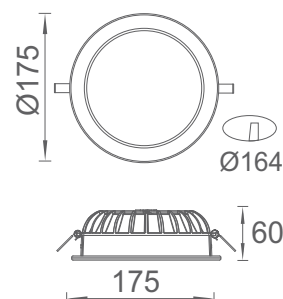

### BRILLO

Recessed LED downlight with high efficient low glare PMMA diffuser. Fixture made of die-cast aluminium.

Product	Color Temperature	Lamp	Watt	MRP
LDT 7506	3000K/4000K/6000K	LED	6	575