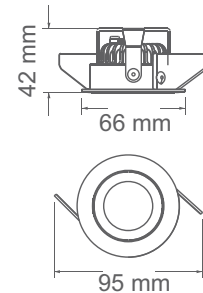

Small adjustable recessed downlight with die-cast aluminum body & diffuser with 15 degree tilt option, excellent heat sink capability to minimize luminous degradation.

Product	Color Temperature	Lamp	Watt	MRP
LRS 1005	3000K/4000K/6500K	LED	5	475