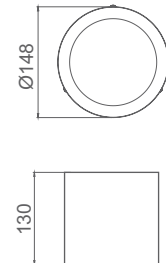

Surface COB downlight with high efficient COB & reflector for better light distribution. Housing made of CRCA.

Product	Color Temperature	Lamp	Watt	MRP
LVS R 6520	3000K/4000K/5700K	LED	20	3375
LVS R 6525	3000K/4000K/5700K	LED	25	3775
LVS R 6530	3000K/4000K/5700K	LED	30	4150