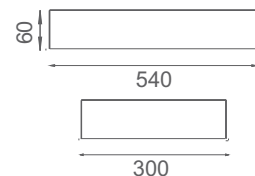

This surface mounted decorative luminaire is a fully assembled, one piece surface lighting system that provides and unobstructed, visually comfortable light. This LED luminaire produces excellent, uniform, low glare light mainly because of the use of high efficiency PMMA low glare diffuser mounted on serrated aluminium frame.

Product	Color Temperature	Lamp	Watt	MRP
LES 4224	4000K/6000K	LED	24	2850