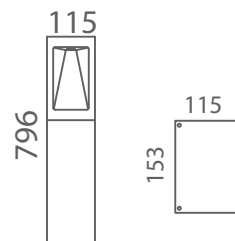

TRAPO

IP 65 outdoor lighting bollard made with extruded aluminium and die-cast aluminium housing. Simplified geometric form that will both compliment and blend with a variety of architectural settings. Rugged in design and functional in performance.

Product	Color Temperature	Lamp	Watt	MRP
LTR 1100-08	3000K	LED	8	4875