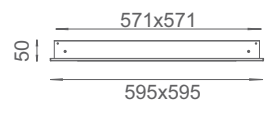

Recessed LED luminaire combines an aesthetically pleasing design with class leading photometrics. This high efficient decorative module boast of extruded matt serrated glare control PMMA diffuser and is suitable for 600x600 Grid ceilings

Product	Color Temperature	Lamp	Watt/Mtr	MRP
LER 3145	3000K/4000K/6000K	LED	45	4350