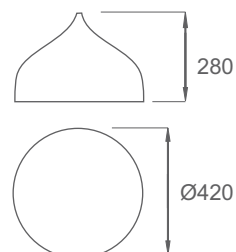

Decorative Luminaires

D LITE 380

The decorative luminaire suitable for LED bulbs available in different color options.

Product	Color Temperature	Lamp	Watt	MRP
LDTE 380	3000K/6000K	LED	9,12,15	2275

*LED bulb cost extra as applicable

D LITE 300

The decorative luminaire suitable for LED bulbs available in different color options.

Product	Color Temperature	Lamp	Watt	MRP
LDTE 300	3000K/6000K	LED	9,12,15	1875

*LED bulb cost extra as applicable

ZETA 1

The decorative luminaire suitable for LED bulbs available in different color options.

Product	Color Temperature	Lamp	Watt	MRP
LZTE 3010	3000K/6000K	LED	9,12,15	4250

*LED bulb cost extra as applicable

ZETA 2

The decorative luminaire suitable for LED bulbs available in different color options.

Product	Color Temperature	Lamp	Watt	MRP
LZTE 3020	3000K/6000K	LED	9,12,15	2975

*LED bulb cost extra as applicable