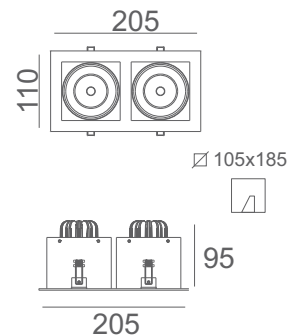

DOUBLE DOCCO

Twin decorative COB downlight, compact styling, clean fascias and enclosed precision die-cast adjustable lamp housing with aluminium reflector & energy efficient light sources.

Product	Color Temperature	Lamp	Watt	MRP
LHR 6116	3000K/4000K/5700K	LED	14	2650
LHR 6124	3000K/4000K/5700K	LED	20	3350
LHR 6128	3000K/4000K/5700K	LED	28	3900