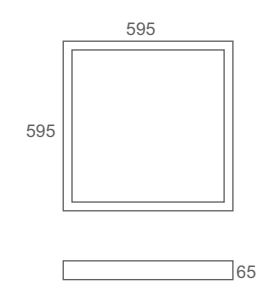

## MOON LIGHT

Recessed LED 2x2 luminaire made up of extruded aluminium to give a full glow effect with PMMA low glare diffuser and high efficient LED.

Product	Color Temperature	Lamp	Watt	MRP
LML 6045	3000K/4000K/6000K	LED	45	4850