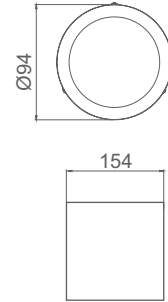

Surface COB downlight. Housing made of CRCA. Specular finished diffuser with high efficient COB for better light distribution.

Product	Color Temperature	Lamp	Watt	MRP
LSM 5615	3000K/4000K/5700K	LED	15	2425