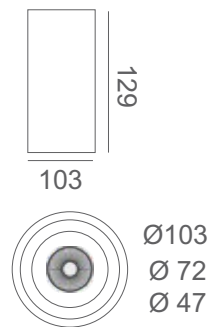

Surface mounted cylindrical COB downlight with high efficient COB and reflector for better light distribution suitable for retail, hospitality and residential application area.

Product	Color Temperature	Lamp	Watt	MRP
LRS 3307	3000K/4000K/6500K	LED	7	990
LRS 3312	3000K/4000K/6500K	LED	12	1090
LRS 3314	3000K/4000K/6500K	LED	14	1290