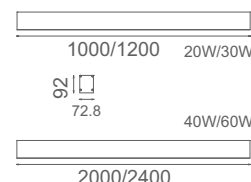

The extruded aluminium housing offers a precise in-line appearance. This LED fixture comes with excellent light distribution, high wired electronic ballast to be used in suspended/surface applications.

Product	Color Temperature	Lamp	Watt	MRP
LSL 7220	3000K/4000K/6000K	LED	20	6350
LSL 7230	3000K/4000K/6000K	LED	30	6650
LSL 7240	3000K/4000K/6000K	LED	40	12500
LSL 7260	3000K/4000K/6000K	LED	60	13200