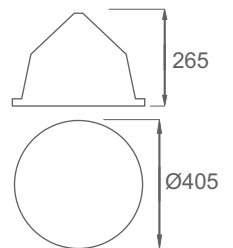

ZETA 3

The decorative luminaire suitable for LED bulbs available in different color options.

Product	Color Temperature	Lamp	Watt	MRP
LZTE 3030	3000K/6000K	LED	9,12,15	2075

*LED bulb cost extra as applicable

MOLE

The decorative luminaire suitable for LED bulbs available in different color options.

Product	Color Temperature	Lamp	Watt	MRP
LMOL	3000K/6000K	LED	9,12,15	1850

*LED bulb cost extra as applicable

TOPE

The decorative luminaire suitable for LED bulbs available in different color options.

Product	Color Temperature	Lamp	Watt	MRP
LTOP 265	3000K/6000K	LED	9,12,15	4450

*LED bulb cost extra as applicable