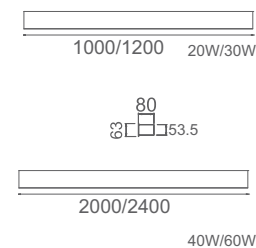

The extruded aluminium housing offers a precise in-line appearance. This LED fixture comes with excellent light distribution, high wired electronic ballast to be used in recessed applications.

Product	Color Temperature	Lamp	Watt	MRP
LSL-R 5020	3000K/4000K/6000K	LED	20	6150
LSL-R 5030	3000K/4000K/6000K	LED	30	6450
LSL-R 5040	3000K/4000K/6000K	LED	40	12300
LSL-R 5060	3000K/4000K/6000K	LED	60	12800