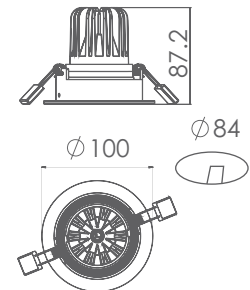

Pinhole deep COB features a small diameter aperture & a deep recessed lamp position that provides optical glare control. This is a recessed downlight for application that requires maximum visual comfort & the highest standard of light quality.

Product	Color Temperature	Lamp	Watt	MRP
LHR 6408	3000K/4000K/5700K	LED	7	1090
LHR 6412	3000K/4000K/5700K	LED	10	1390
LHR 6414	3000K/4000K/5700K	LED	14	1650