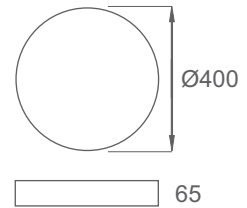

Round CRCA Die formed housing with Opal PMMA diffuser. High efficient LEDs for uniform light distribution .

Product	Color Temperature	Lamp	Watt	MRP
APL-S 4130	3000K/4000K/6000K	LED	30	7650