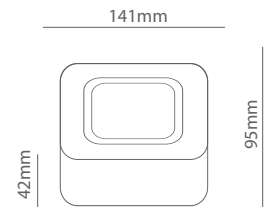

Surface mounted square panel downlight used for office lighting, retail lighting & other indoor applications.

Product	Color Temperature	Lamp	Watt	MRP
LRS 4112	3000K/4000K/6500K	LED	12	750