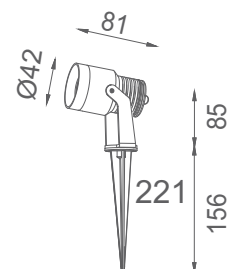

An ultra compact, IP 66, LED light luminaire. Its corrosion proof, die cast aluminium composite construction makes it ideal for the harshest corrosive environment. Spike available to ease the installation.

Product	Color Temperature	Lamp	Watt	MRP
LSO 303	3000K	LED	3	1775