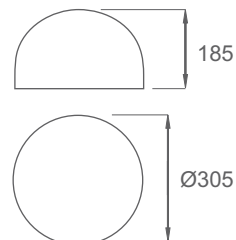

Decorative Luminaires

D LITE 380

The decorative luminaire suitable for LED bulbs available in different color options.

Product	Color Temperature	Lamp	Watt	MRP
LDTE 380	3000K/6000K	LED	9,12,15	2275

*LED bulb cost extra as applicable

D LITE 300

The decorative luminaire suitable for LED bulbs available in different color options.

Product	Color Temperature	Lamp	Watt	MRP
LDTE 300	3000K/6000K	LED	9,12,15	1875

*LED bulb cost extra as applicable

ZETA 1

The decorative luminaire suitable for LED bulbs available in different color options.

Product	Color Temperature	Lamp	Watt	MRP
LZTE 3010	3000K/6000K	LED	9,12,15	4250

*LED bulb cost extra as applicable

ZETA 2

The decorative luminaire suitable for LED bulbs available in different color options.

Product	Color Temperature	Lamp	Watt	MRP
LZTE 3020	3000K/6000K	LED	9,12,15	2975

*LED bulb cost extra as applicable