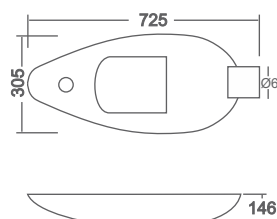

IP 65 LED street light with high pressure aluminum die cast body and toughened glass. Powered with high efficacy LED chips and lenses to give the best output.

Product	Color Temperature	Lamp	Watt	MRP
LED 7075	6000K	LED	75	12800