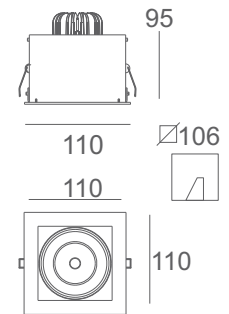

Compact styling, clean fascias and enclosed precision die-cast adjustable lamp housing with aluminium reflector & energy efficient light sources.

Product	Color Temperature	Lamp	Watt	MRP
LHR 6408	3000K/4000K/5700K	LED	7	1350
LHR 6412	3000K/4000K/5700K	LED	10	1675
LHR 6414	3000K/4000K/5700K	LED	14	1975