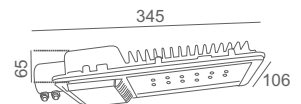

IP 65 LED street light with high pressure aluminum die cast body and toughened glass. Powered with high efficacy LED chips to give the best output.

Product	Color Temperature	Lamp	Watt	MRP
LRS 9920	6500K	LED	20	2150