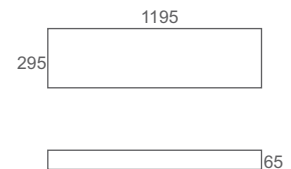

A suspended LED 1x4 luminaire made up of extruded aluminium to give a full glow effect with low glare PMMA diffuser and high efficient LEDs.

Product	Color Temperature	Lamp	Watt	MRP
LML 7050	3000K/4000K/6000K	LED	50	5675