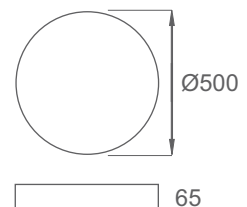

Product	Color Temperature	Lamp	Watt	MRP
APL-S 5145	3000K/4000K/6000K	LED	45	10800

PILL 500  
RECESSED

Round CRCA Die formed housing with Opal thermoformed PMMA diffuser. High efficient LEDs for uniform light distribution.