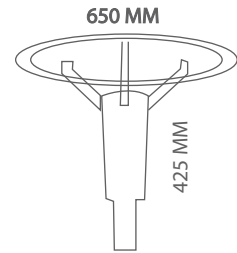

IP 66 LED post top lights for outdoor illumination made in spun aluminium housing of high purity sheet electrochemically polished & anodized with deep drawn POT optics.

Product	Color Temperature	Lamp	Watt	MRP
LPT 3400-030	3000K/4000K/6000K	LED	30	24500
LPT 3400-060	3000K/4000K/6000K	LED	60	28500