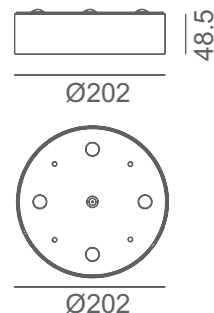

Product	Color Temperature	Lamp	Watt	MRP
LRS 3115	3000K/4000K/6000K	LED	15	1125
LRS 3118	3000K/4000K/6000K	LED	18	1275