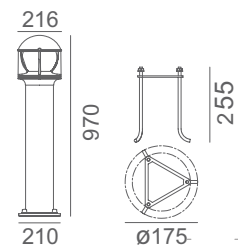

IP 65 LED bollard is suitable for landscape stabilized lighting applications. Luminaire is made of high grade corrosion resistant powder coated aluminium body with UV stabilized vandal proof PC diffuser.

Product	Color Temperature	Lamp	Watt	MRP
LCR 1100-112	3000K/4000K/6000K	LED	12	8475
LCR 1100-115	3000K/4000K/6000K	LED	15	9500