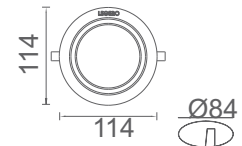

Compact and sleek downlight used for retail lighting and other indoor applications.

Product	Color Temperature	Lamp	Watt	MRP
LRS 2006	3000K/4000K/6500K	LED	6	310