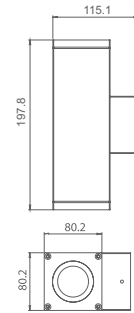

Wall mounted IP65 up-down luminaire made of high grade aluminium extrusion & die cast aluminium heatsink for effective heat dissipation with high efficient COB for better output. The luminaire is available in different beam angles with toughened glass.

Product	Color Temperature	Lamp	Watt	MRP
LSO 3314	3000K/4000K/6000K	LED	2x7	4675