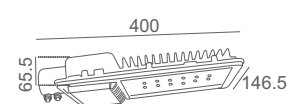

IP 65 LED street light with high pressure aluminum die cast body and toughened glass. Powered with high efficacy LED chips to give the best output.

Product	Color Temperature	Lamp	Watt	MRP
LOD 9930	6500K	LED	30	2975
LOD 9940	6500K	LED	40	3375