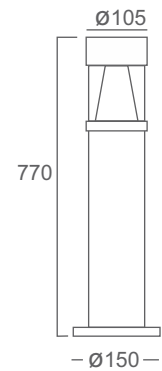

STEELO

The STEELO bollard round cylindrical shape outdoor IP66 rated Luminaire is made of MS tubular sections Powder Coated with Chemically polished & White powder coated aluminium reflector covered with clear 1Pcs. PMMA diffuser.

Product	Color Temperature	Lamp	Watt	MRP
LSL 1300-012	3000K/4000K/6000K	LED	12	7850