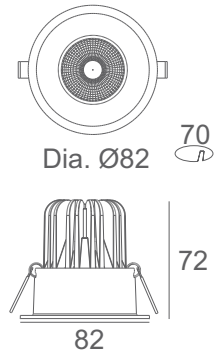

The COB spot light with softly contoured aluminium reflector and energy efficient light source that combines to produce a luminaire of exceptional style and performance.

Product	Color Temperature	Lamp	Watt	MRP
LRS 7007	3000K/4000K/6500K	LED	7	895
LRS 7012	3000K/4000K/6500K	LED	12	1095
LRS 7014	3000K/4000K/6500K	LED	14	1250