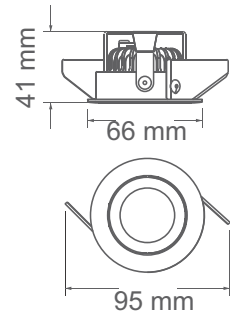

Small adjustable recessed downlight with die-cast aluminum body & reflector with 15 degree tilt option, excellent heat sink capability to minimize luminous degradation.

Product	Color Temperature	Lamp	Watt	MRP
LRS 1205	3000K/4000K/6500K	LED	5	685