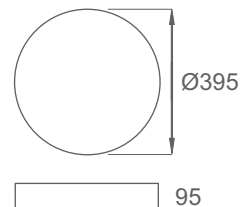

Round CRCA Die formed housing with Opal thermoformed PMMA diffuser. High efficient LEDs for uniform light distribution.

Product	Color Temperature	Lamp	Watt	MRP
APL-R 4230	3000K/4000K/6000K	LED	30	8450