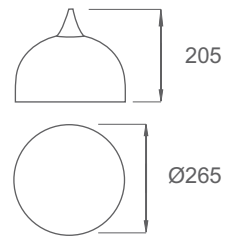

ZETA 3

The decorative luminaire suitable for LED bulbs available in different color options.

Product	Color Temperature	Lamp	Watt	MRP
LZTE 3030	3000K/6000K	LED	9,12,15	2075

*LED bulb cost extra as applicable

MOLE

The decorative luminaire suitable for LED bulbs available in different color options.

Product	Color Temperature	Lamp	Watt	MRP
LMOL	3000K/6000K	LED	9,12,15	1850

*LED bulb cost extra as applicable

TOPE

The decorative luminaire suitable for LED bulbs available in different color options.

Product	Color Temperature	Lamp	Watt	MRP
LTOP 265	3000K/6000K	LED	9,12,15	4450

*LED bulb cost extra as applicable