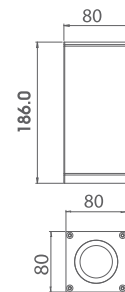

Ceiling mounted IP65 luminaire made of high grade aluminium extrusion & die cast aluminium heatsink for effective heat dissipation with high efficient COB for better output. The luminaire is available in different beam angles with toughened glass.

Product	Color Temperature	Lamp	Watt	MRP
LSO 3307	3000K/4000K/6000K	LED	7	4175
LSO 3312	3000K/4000K/6000K	LED	12	4450
LSO 3315	3000K/4000K/6000K	LED	15	4775