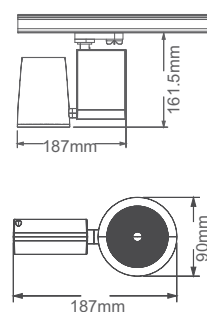

Organic design with die cast housing & heat sink for efficient heat dissipation. Ideal for retail & hospitality. Curved deep diamond facet reflector with glass to cut glare. Optical and thermal solution for high performance.

Product	Color Temperature	Lamp	Watt	MRP
LAU 0018	3000K/4000K/5700K	LED	18	3675
LAU 0024	3000K/4000K/5700K	LED	24	4350
LAU 0030	3000K/4000K/5700K	LED	30	4775