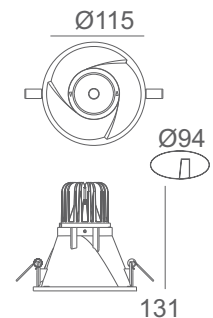

Unique and exciting range of exceptionally sleek recessed COB spot lights. It consist of high efficiency Diffuser. Fixture is made of die-cast aluminium powder coated housing.

Product	Color Temperature	Lamp	Watt	MRP
LHD 5108	3000K/4000K/5700K	LED	7	1225
LHD 5110	3000K/4000K/5700K	LED	10	1375
LHD 5114	3000K/4000K/5700K	LED	14	1575