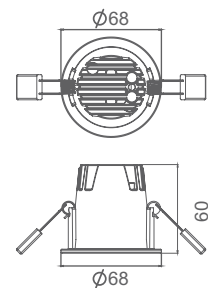

Small Recessed COB Round down lights made of die cast aluminum with powder coating finish. Excellent heat sink capacity to minimize luminous degradation.

Product	Color Temperature	Lamp	Watt	MRP
LRS 8008	3000K/4000K/6500K	LED	8	910