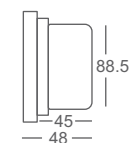

IP 65 designer step light with integrated high efficient LED designed for safety & style for stairways, patios, decks, balcony areas & walkways.

Product	Color Temperature	Lamp	Watt	MRP
LOD 3009	3000K/4000K/6000K	LED	9	4175