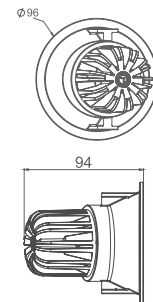

The COB wallwasher with softly contoured aluminium reflector & energy efficient light source that combines to produce a luminaire of exceptional performance.

Product	Color Temperature	Lamp	Watt	MRP
LHR 6508	3000K/4000K/5700K	LED	7	1250
LHR 6512	3000K/4000K/5700K	LED	10	1450
LHR 6514	3000K/4000K/5700K	LED	14	1675