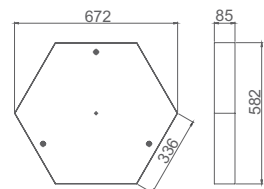

CRCA Die formed housing in hexagon shape with Opal PMMA diffuser. High efficient LEDs for uniform light distribution.

Product	Color Temperature	Lamp	Watt	MRP
AHL 4040	3000K/4000K/6000K	LED	40	Price on Request