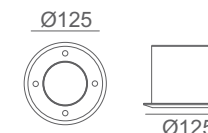

IP 67 in ground LED luminaire die cast housing stainless steel cover, anti-corrosion resistant, tempered clear glass with optical lens & Integrated driver.

Product	Color Temperature	Lamp	Watt	MRP
LOD 44512	3000K/4000K/6000K	LED	12	5475
LOD 44515	3000K/4000K/6000K	LED	15	5890