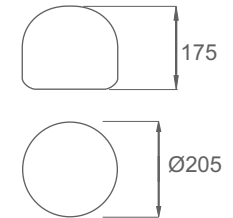

ZETA 3

The decorative luminaire suitable for LED bulbs available in different color options.

Product	Color Temperature	Lamp	Watt	MRP
LZTE 3030	3000K/6000K	LED	9,12,15	2075

*LED bulb cost extra as applicable

MOLE

The decorative luminaire suitable for LED bulbs available in different color options.

Product	Color Temperature	Lamp	Watt	MRP
LMOL	3000K/6000K	LED	9,12,15	1850

*LED bulb cost extra as applicable

TOPE

The decorative luminaire suitable for LED bulbs available in different color options.

Product	Color Temperature	Lamp	Watt	MRP
LTOP 265	3000K/6000K	LED	9,12,15	4450

*LED bulb cost extra as applicable