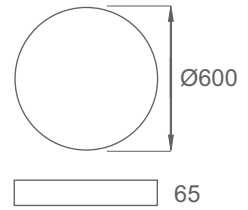

Round CRCA Die formed housing with Opal PMMA diffuser. High efficient LEDs for uniform light distribution.

Product	Color Temperature	Lamp	Watt	MRP
APL-S 6156	3000K/4000K/6000K	LED	56	14500