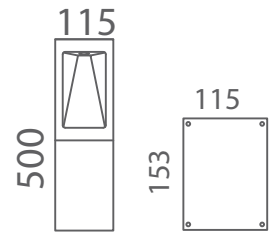

TRAPO MINI

IP 65 outdoor lighting mini bollard made with extruded aluminium and die cast aluminium housing. Simplified geometric form that will both compliment and blend with a variety of architectural settings. Rugged in design and functional in performance.

Product	Color Temperature	Lamp	Watt	MRP
LTR-M 1100-06	3000K	LED	6	4075