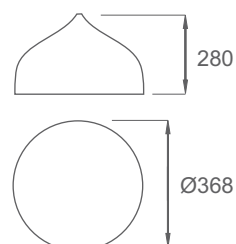

Decorative Luminaires

D LITE 380

The decorative luminaire suitable for LED bulbs available in different color options.

Product	Color Temperature	Lamp	Watt	MRP
LDTE 380	3000K/6000K	LED	9,12,15	2275

*LED bulb cost extra as applicable

D LITE 300

The decorative luminaire suitable for LED bulbs available in different color options.

Product	Color Temperature	Lamp	Watt	MRP
LDTE 300	3000K/6000K	LED	9,12,15	1875

*LED bulb cost extra as applicable

ZETA 1

The decorative luminaire suitable for LED bulbs available in different color options.

Product	Color Temperature	Lamp	Watt	MRP
LZTE 3010	3000K/6000K	LED	9,12,15	4250

*LED bulb cost extra as applicable

ZETA 2

The decorative luminaire suitable for LED bulbs available in different color options.

Product	Color Temperature	Lamp	Watt	MRP
LZTE 3020	3000K/6000K	LED	9,12,15	2975

*LED bulb cost extra as applicable