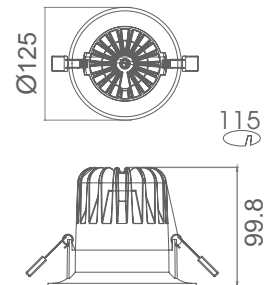

High efficiency COB recessed downlight encompassing of die-cast trim and deep recessed reflector with glass to cut glare. Suitable for multiple applications. Optical and thermal solution for high performance.

Product	Color Temperature	Lamp	Watt	MRP
LRS 7018	3000K/4000K/6500K	LED	18	1725
LRS 7022	3000K/4000K/6500K	LED	22	1890