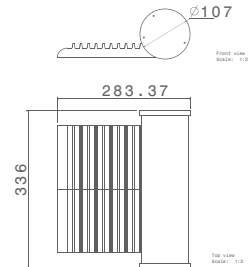

Ip66 high power LED streetlight with lens made in Die cast aluminium, powered with high efficacy high output LED chips and toughened glass. Control gear in separate aluminium extrusion for excellent thermal management. Mounting option in pole top / side entry.

Product	Color Temperature	Lamp	Watt	MRP
LOD 7060	6000K	LED	60	7950
LOD 7090	6000K	LED	90	10500