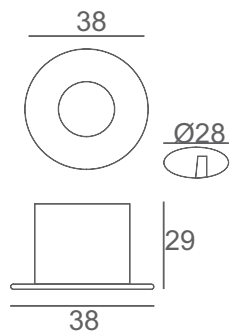

The Atom spotlight combines a sharp design with energy efficient LED module. The high quality lens further enhances the quality of the product which is housed within a die-cast aluminium body.

Product	Color Temperature	Lamp	Watt	MRP
LRS 1002	3000K/6500K	LED	2	275
LRS 1002-R	RED	LED	2	325
LRS 1002-G	GREEN	LED	2	325
LRS 1002-B	BLUE	LED	2	325