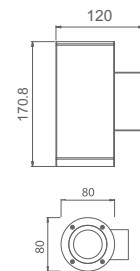

OREON

Wall mounted IP65 luminaire made of high grade aluminium extrusion & die cast aluminium heatsink for effective heat dissipation with high efficient COB for better output. The luminaire is available in different beam angles with toughened glass.

Product	Color Temperature	Lamp	Watt	MRP
LCO 4407	3000K/4000K/6000K	LED	7	4075
LCO 4412	3000K/4000K/6000K	LED	12	4375
LCO 4415	3000K/4000K/6000K	LED	15	4850