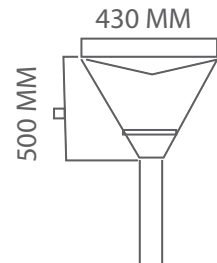

IP 66 LED post top lights for outdoor illumination made in die cast spun aluminium housing with high purity sheet electrochemically polished and anodized with UV stabilized clear PMMA diffuser.

Product	Color Temperature	Lamp	Watt	MRP
LPT 3000-030	3000K/4000K/6000K	LED	30	16500
LPT 3000-060	3000K/4000K/6000K	LED	60	19500