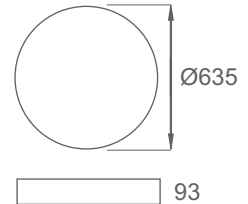

Round CRCA Die formed housing with Opal thermoformed PMMA diffuser. High efficient LEDs for uniform light distribution.

Product	Color Temperature	Lamp	Watt	MRP
APL-R 6256	3000K/4000K/6000K	LED	56	17800