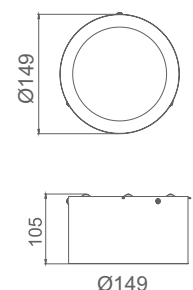

Product	Color Temperature	Lamp	Watt	MRP
LVS 6512	3000K/4000K/6000K	LED	12	1790