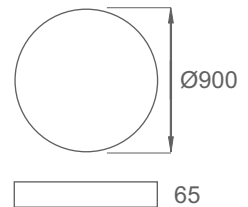

Round CRCA Die formed housing with Opal PMMA diffuser. High efficient LEDs for uniform light distribution.

Product	Color Temperature	Lamp	Watt	MRP
APL-S 8180	3000K/4000K/6000K	LED	80	21500