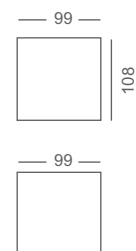

Surface mounted adjustable COB downlight with high efficient COB and reflector for better light distribution suitable for retail, hospitality and residential application area.

Product	Color Temperature	Lamp	Watt	MRP
LDN 7110	3000K/4000K/5700K	LED	1x10	1550
LDN 7114	3000K/4000K/5700K	LED	1x14	1850