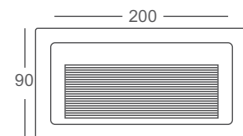

IP 65 designer step light with integrated high efficient LED designed for safety & style for stairways, patios, decks, balcony areas & walkways.

Product	Color Temperature	Lamp	Watt	MRP
LOD 3009	3000K/4000K/6000K	LED	9	4175