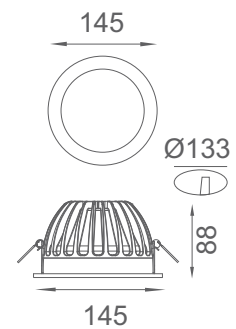

Recessed COB downlights made of high efficiency die-cast aluminium with powder coated finish. Available with comprehensive choice of color temperatures and wattages.

Product	Color Temperature	Lamp	Watt	MRP
LVT 6415	3000K/4000K/5700K	LED	15	2350
LVT 6420	3000K/4000K/5700K	LED	20	2675
LVT 6425	3000K/4000K/5700K	LED	25	2975
LVT 6430	3000K/4000K/5700K	LED	30	3490