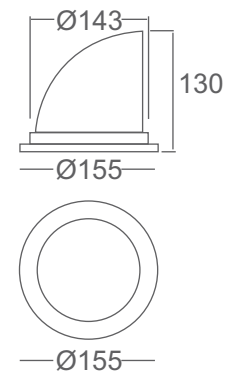

The design features include fully enclosed precision die-cast aluminium construction, excellent pan and tilt adjustment. These adjustable recessed single chip COB downlights consist of high purity aluminium reflector.

Product	Color Temperature	Lamp	Watt	MRP
LHR 6525	3000K/4000K/5700K	LED	25	4475
LHR 6535	3000K/4000K/5700K	LED	35	5275