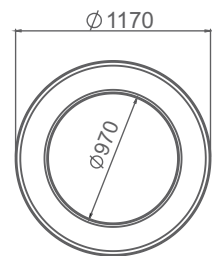

Product	Color Temperature	Lamp	Watt	MRP
ARL 6080	3000K/4000K/6000K	LED	80	Price on Request

HEXO 400

CRCA Die formed housing in hexagon shape with Opal PMMA diffuser. High efficient LEDs for uniform light distribution.