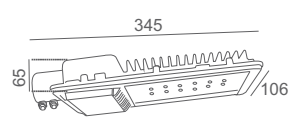

IP 65 LED street light with high pressure aluminum die cast body and toughened glass. Powered with high efficacy LED chips and lenses to give the best output.

Product	Color Temperature	Lamp	Watt	MRP
LOD 9120	6000K	LED	20	2650