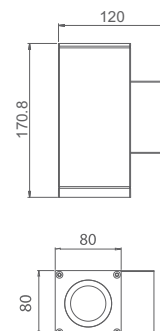

KUBE

Wall mounted IP65 luminaire made of high grade aluminium extrusion & die cast aluminium heatsink for effective heat dissipation with high efficient COB for better output. The luminaire is available in different beam angles with toughened glass.

Product	Color Temperature	Lamp	Watt	MRP
LSO 3207	3000K/4000K/6000K	LED	7	3975
LSO 3212	3000K/4000K/6000K	LED	12	4275
LSO 3215	3000K/4000K/6000K	LED	15	4675