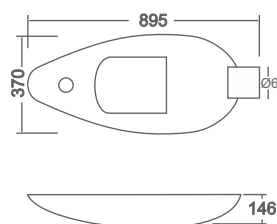

IP 65 LED street light with high pressure aluminum die cast body and toughened glass. Powered with high efficacy LED chips and lenses to give the best output.

Product	Color Temperature	Lamp	Watt	MRP
LED 7120	6000K	LED	120	16800