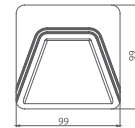

IP 65 designer step light with integrated high efficient LED designed for safety & style for stairways, patios, decks, balcony areas & walkways.

Product	Color Temperature	Lamp	Watt	MRP
LOD 3004	3000K/4000K/6000K	LED	4	1475