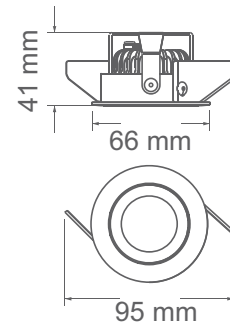

Small adjustable recessed downlight with die-cast aluminum body & lens with 15 degree tilt option, excellent heat sink capability to minimize luminous degradation. Its unique design enable to serve with lens.

Product	Color Temperature	Lamp	Watt	MRP
LRS 1103	3000K/4000K/6500K	LED	3	590
LRS 1105	3000K/4000K/6500K	LED	5	625