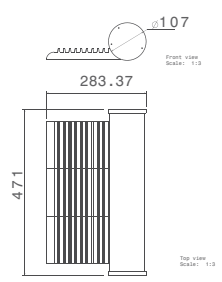

IP 66 high power LED flood light with lens made in Die cast Aluminium, powered with high efficacy high output LED chips and toughened glass. Control gear in separate aluminium extrusion for excellent thermal management.

Product	Color Temperature	Lamp	Watt	MRP
LOD 30120	3000K/4000K/6000K	LED	120	14800
LOD 30140	3000K/4000K/6000K	LED	140	16500