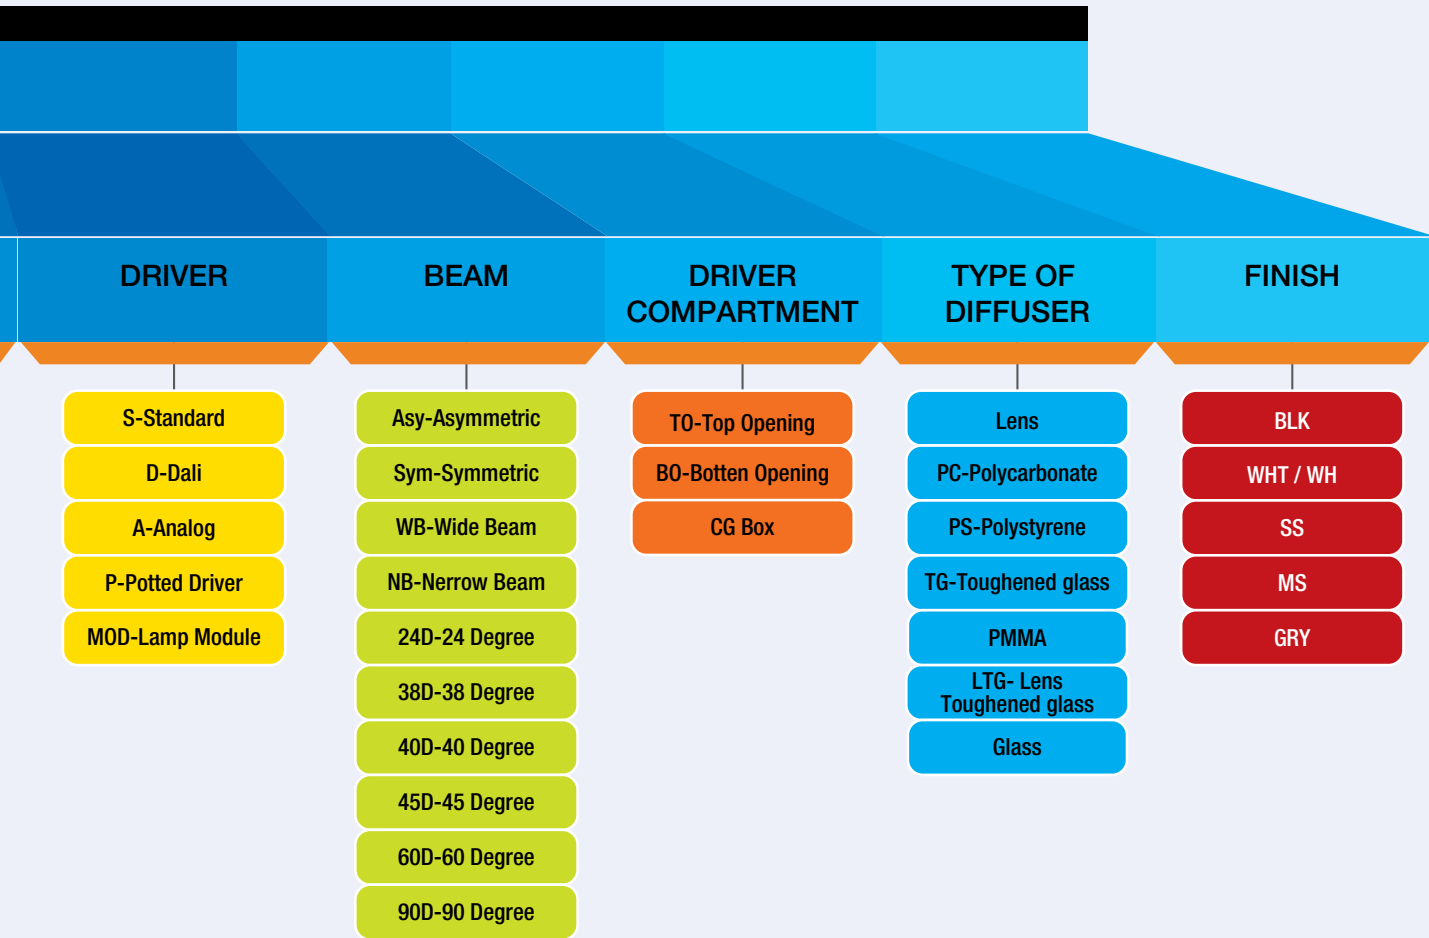

NOMENCLATURE

DRIVER	BEAM	DRIVER COMPARTMENT	TYPE OF DIFFUSER	FINISH
-	WB	TO	LTG	-
S	ASY	TO	PC	-
S	-	-	-	-