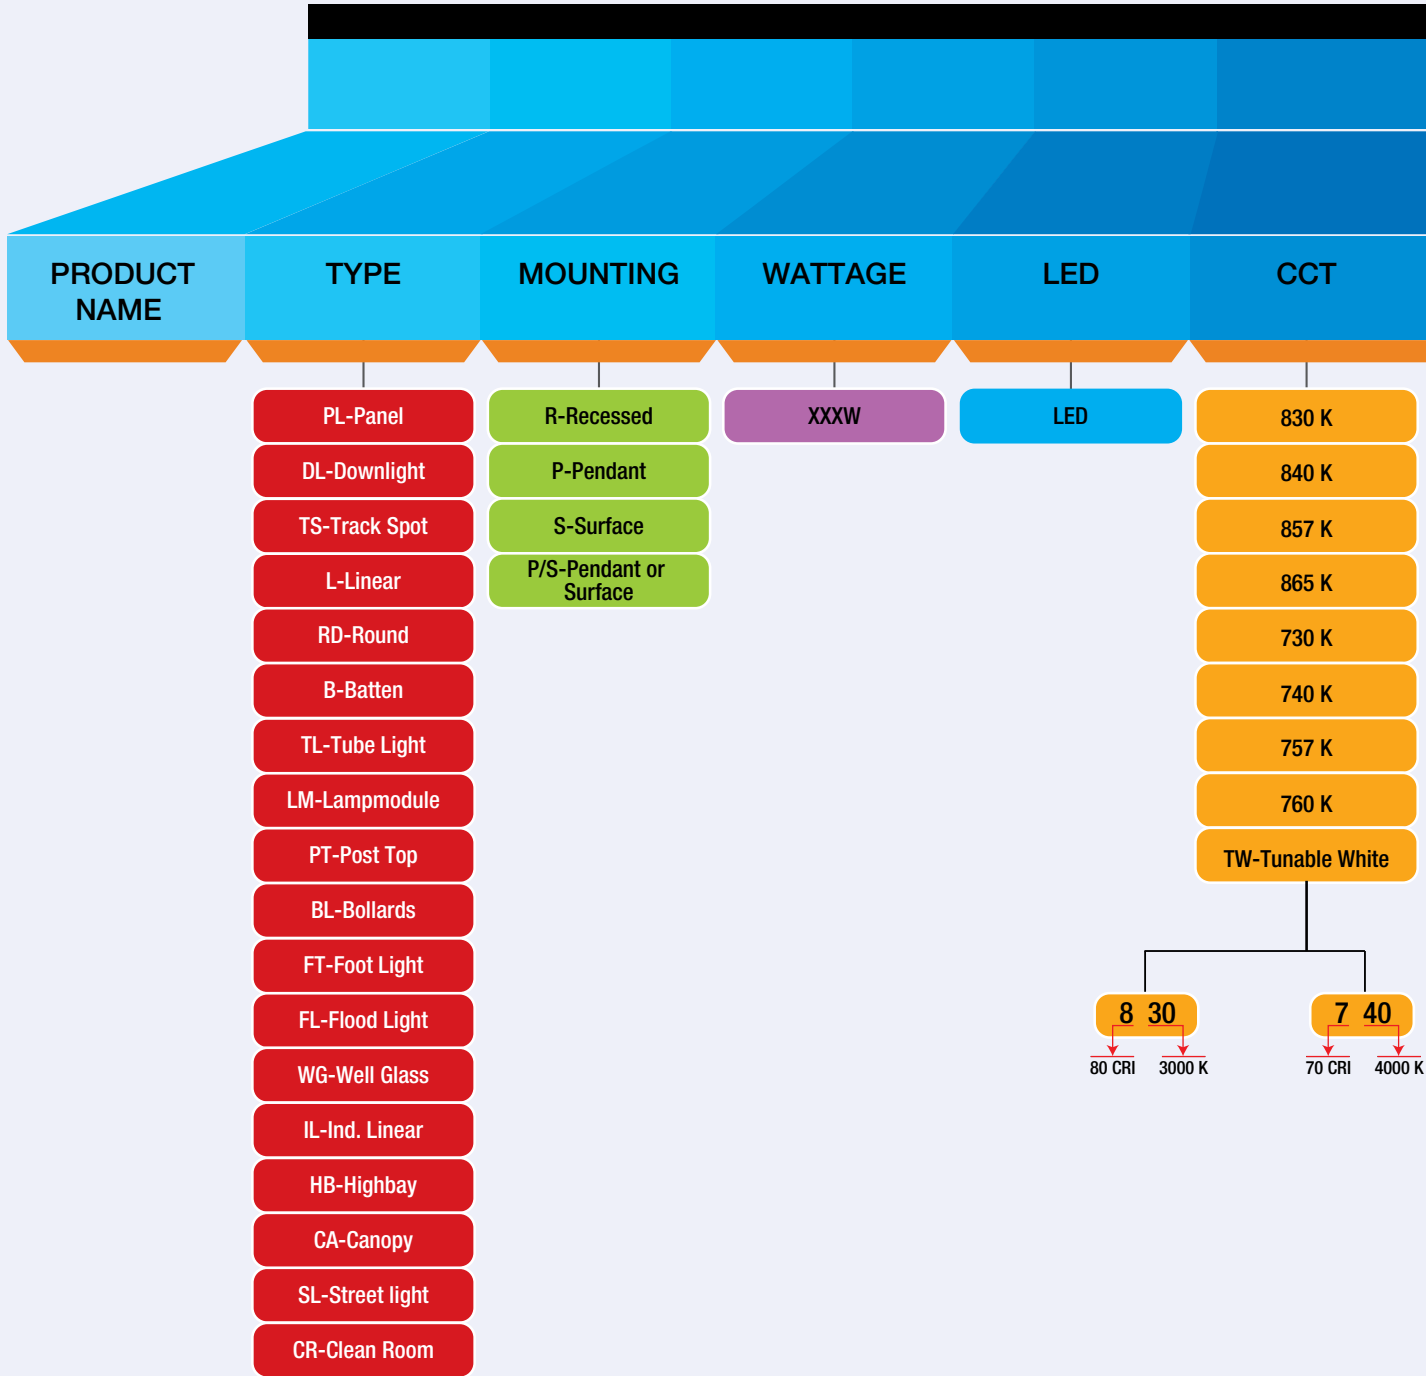

PRODUCT CODE

EXAMPLES:

PRODUCT NAME	TYPE	MOUNTING	WATTAGE	LED	CCT
BAYBRITESAUCERHB200WLED757WBTOLTG					
BAYBRITESAUCER	HB	P	200 W	LED	757 K
ENDURPEARLSL15WLED757SASYTOPC					
ENDURPEARL	SL	-	15 W	LED	757 K
VENUSNEOHE2X2PLR18-42WLED857MOD					
VENUSNEOHE2X2	PL	R	34 W	LED	857 K