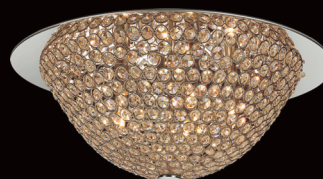

CALMA

CG5004
WATT - 5 x 40W HALOGEN -
DIMMABLE / 5 x 2W LED -
DIMMABLE
LAMP BASE - G9
CASE LOT - 1
NO. OF BOXES - 1
M.R.P.: ₹ 15,990.00