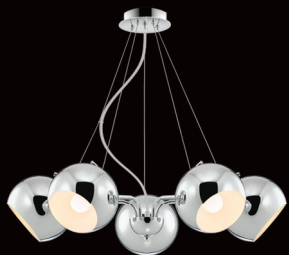

CALLIGO

CP5009
WATT - 5 x 40W GLS -
DIMMABLE / 5 x 5W LED
LAMP BASE - E27
CASE LOT - 1
NO. OF BOXES - 1
M.R.P.: ₹ 14,900.00