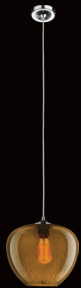

PENDANTS

EILLOWY

SP1058 - SMOKE
WATT - 1 x 6.5W LED FILAMENT
LAMP ST64
LAMP BASE - E27
CASE LOT - 1
NO. OF BOXES - 1
M.R.P.: ₹ 7,990.00

EILLOWY

SP18001
WATT - 18 x 8W LED FILAMENT
LAMP - DIMMABLE
LAMP BASE - E27
CASE LOT - 1
NO. OF BOXES - 1
M.R.P.: ₹ 22,990.00