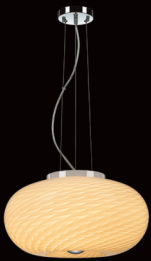

JUBILO

SP1033
WATT - 3 x 40W GLS -
DIMMABLE / 3 x 5W LED
LAMP BASE - E27
CASE LOT - 1
NO. OF BOXES - 1
M.R.P.: ₹ 15,990.00