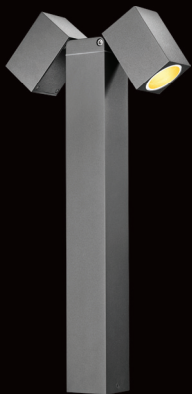

LANDSCAPE

LB2001
WATT - 2 x 5W LED
LAMP BASE - GU10
CASE LOT - 4
M.R.P.: ₹ 5,690.00