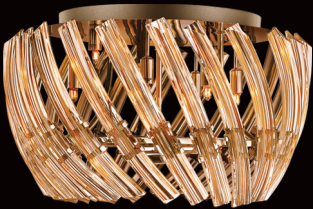

AMOURE

CG9002
WATT - 9 x 40W HALOGEN -
DIMMABLE / 9 x 2W LED -
DIMMABLE
LAMP BASE - G9
CASE LOT - 1
NO. OF BOXES - 1
M.R.P.: ₹ 32,990.00