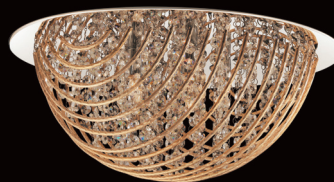

CALMA

CG5002 - GOLDEN
WATT - 5 x 40W HALOGEN -
DIMMABLE / 5 x 2W LED -
DIMMABLE
LAMP BASE - G9
CASE LOT - 1
NO. OF BOXES - 1
M.R.P.: ₹ 12,990.00