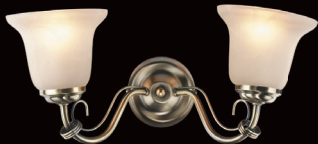

FLUME

WG1010
WATT - 1 x 40W HALOGEN -
DIMMABLE / 1 x 2W LED -
DIMMABLE
LAMP BASE - G9
CASE LOT - 8
NO. OF BOXES - 1
M.R.P.: ₹ 4,990.00

LEANDER

WP2021
WATT - 2 x 40W GLS -
DIMMABLE
LAMP BASE - E14
CASE LOT - 4
NO. OF BOXES - 1
M.R.P.: ₹ 3,690.00