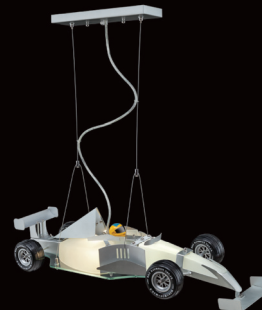

VROOM

SQ1004P
WATT - 1 x 40W GLS -
DIMMABLE / 1 x 5W LED
LAMP BASE - E14
CASE LOT - 1
NO. OF BOXES - 1
M.R.P.: ₹ 9,990.00