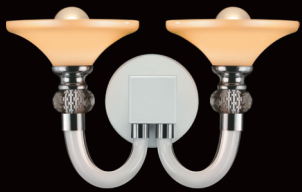

ORVIETO

WP2019

WATT - 2 x 40W GLS -
DIMMABLE / 2 x 4W LED

LAMP BASE - E14

CASE LOT - 1

NO. OF BOXES - 1

M.R.P.: ₹ 8,990.00