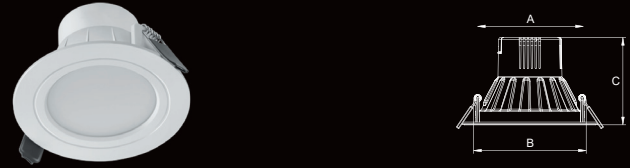

HECTOR GLO

LED DOWNLIGHTER

ITEM CODE	WATTAGE	CCT	DIMENSIONS*	MRP (₹)
DL0611202	6W	3000K	A - Ø10.5 B - Ø9.0 C - 6.5	360.00
DL0631202		4000K		360.00
DL0661202		6500K		360.00

CASE LOT OF HECTOR GLO : 12