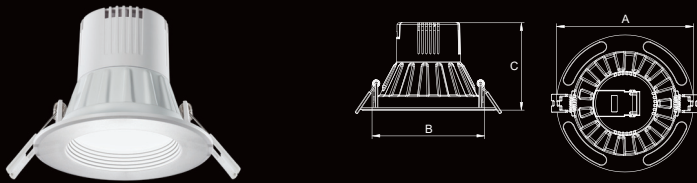

LED DOWNLIGHTERS

RADIANTE (PALLETE)

LED DOWNLIGHTERS (ROUND)

ITEM CODE	WATTAGE	CCT	DIMENSIONS	MRP (₹)	CASE LOT
DL0861004	7.5W	6500K	A - Ø11.5 B - Ø10.0 C - 9.0	1,450.00	20
DL1061002	10W	6500K	A - Ø14.0 B - Ø11.5 C - 9.0	1,750.00	16

*DIMENSIONS: A: L x W / DIAMETER | B: CUTOUT SIZE | C: HEIGHT
ALL DIMENSIONS IN CM