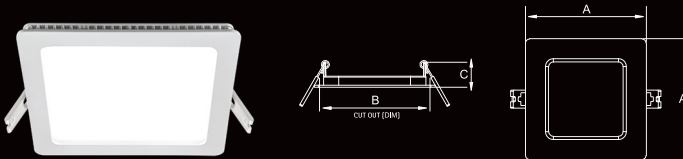

HECTOR PRO

LED RECESS PANELS [SQUARE]

ITEM CODE	WATTAGE	CCT	DIMENSIONS*	MRP (₹)	CASE LOT
DLP083805	8W	4000K	A - 12.0*12.0 B - 10.5*10.5 C-2.1	690.00	10
DLP123805	12W	4000K	A - 17.0*17.0 B - 15.3*15.3 C - 2.1	990.00	10
DLP153805	15W	4000K	A - 18.0*18.0 B - 17.9*17.0 C - 2.1	1,190.00	10
DLP156805		6500K		1,190.00	10