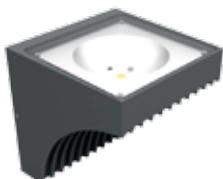

Astre

Die cast aluminium housing transparent tempered glass diffuser IP54 (wall washer)

Item Code	Wattage (w)	CCT (k)	Case No.	MRP (Rs.)
LWWL03X012XW	1x12	3000	N/A	5800
L: 137mm	W: 137mm	H: 137mm		

Corvell